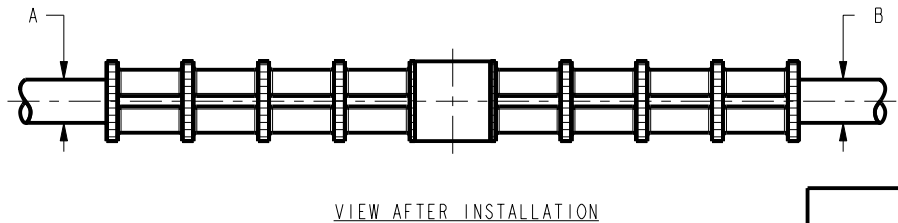

DRAWING NO.
SD046623

CATALOG NUMBERS	ACSR		ALUMINUM & COPPER	ALUMINUM COMPACT	ACSR		ALUMINUM & COPPER	ALUMINUM COMPACT	COLOR CODE	
	SIZE	STR.			SIZE	STR.			A	B
YSD28R2R	4/0 (.563)	6-1 19	4/0 STR (.522) 4/0 STR (.528)	300 kcmil (.570)	#2 (.316)	6-1	#1 STR (.328)	1/0 (.336)	PINK	RED
YSD28R25R					#2 (.325)	7-1	#2 STR (.292)			YELLOW
YSD28R26R					1/0 (.398)		1/0 STR (.368)	2/0 (.376)		GRAY
YSD28R27R					2/0 (.447)	6-1	2/0 STR (.414)	3/0 (.423)		BLACK
YSD28R28R					3/0 (.502)		3/0 STR (.464)	4/0 (.475)		PINK
YSD28R28RG2					4/0 (.563)	4/0 STR (.522)	300 kcmil (.570)	300 kcmil (.570)		PINK
YSD26R2W	2/0 (.447)		2/0 STR (.414) 2/0 STR (.419)	3/0 (.423)	GRAY	ORANGE				
YSD28R2W	4/0 (.563)		4/0 STR (.522) 4/0 STR (.528)	300 kcmil (.570)	#4 (.250) #4 (.257)		PINK			
YSD27R2W	3/0 (.502)		3/0 STR (.464) 3/0 STR (.470)	4/0 (.475)	#3 #4 STR (.260) #2 SOL (.258)	BLACK				
YSD26R4W	2/0 (.447)		2/0 STR (.414) 2/0 STR (.419)	3/0 (.423)	#5 #6 STR (.206) #4 SOL (.204)	GRAY	BLUE			

NOTES:

- MATERIAL: ALUMINUM.
- FINISH: NO FINISH REQUIREMENTS.
- CATALOG NO. PT6515 ADAPTER IS REQUIRED TO USE "U" DIES IN Y45 SERIES TOOLS.
- CATALOG NO. PUADP-I ADAPTER IS REQUIRED TO USE "U" DIES IN Y46 SERIES TOOLS.
- BARRELS PARTIALLY FILLED WITH PENETROX™ AND PACKAGED IN POLYBAG.
- SCRATCH BRUSHING OF ALUMINUM CONDUCTORS DRY IS RECOMMENDED BEFORE MAKING INSTALLATION.
- DIMENSIONS IN BRACKETS [] ARE IN MILLIMETERS ROUNDED OFF TO THE NEAREST MILLIMETER, UNLESS OTHERWISE NOTED, AND ARE FOR REFERENCE ONLY.
- COLOR NAME TO BE MARKED IN COLOR BAND AS SHOWN. SEE TABLE ABOVE FOR APPROPRIATE COLOR NAME.
- CATALOG NO. YSD28R28RG2 REQUIRES COLOR CODED CAPPLUGS (SEE TABLE) INSTEAD OF COLOR BANDS ON ENDS.