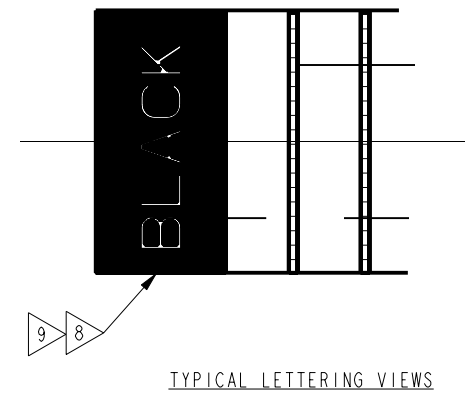

REV	DATE	DESCRIPTION	ECO	BY	C'H'K.
A	8/29/2009 12:00:00 PM	REDRAWN TO PROE	17955	IA	MA

INSTALLATION TOOLING (# CRIMPS)									
DIE INFORMATION		TYPE	MECHANICAL			HYDRAULIC			
EEL DIE INDEX	DIE INDEX		OUR840	MD6 MD7	Y35, Y39, Y750, BAT35, BAT750	Y46	Y45	Y48B	Y60BHU
I1A (4)	249	DIE SET	X249 (8)	W249 (8)	U249 (2)	U249 (2)	C249 (2)	C249 (1)	L249 (1)
----	K840	DIE SET	X840 (7)	WK840 (7)	UK840T (4)	UK840T (4)	UK840T (4)	----	----

NOTES:

1. MATERIAL: ALUMINUM.
2. FINISH: NO FINISH REQUIREMENTS.
3. CATALOG NO. PT6515 ADAPTER IS REQUIRED TO USE "U" DIES IN Y45 SERIES TOOLS.
4. CATALOG NO. PUADP-I ADAPTER IS REQUIRED TO USE "U" DIES IN Y46 SERIES TOOLS.
5. BARRELS PARTIALLY FILLED WITH PENETROX™ AND PACKAGED IN POLYBAG.
6. SCRATCH BRUSHING OF ALUMINUM CONDUCTORS DRY IS RECOMMENDED BEFORE MAKING INSTALLATION.
7. DIMENSIONS IN BRACKETS [ ] ARE IN MILLIMETERS ROUNDED OFF TO THE NEAREST MILLIMETER, UNLESS OTHERWISE NOTED, AND ARE FOR REFERENCE ONLY.
8. COLOR NAME TO BE MARKED IN COLOR BAND AS SHOWN. SEE TABLE ABOVE FOR APPROPRIATE COLOR NAME.
9. CATALOG NO. YSD28R28RG2 REQUIRES COLOR CODED CAPPLUGS (SEE TABLE) INSTEAD OF COLOR BANDS ON ENDS.

TO ORDER BURNDY® PRODUCTS CALL		LINKIT™ (ALUMINIUM) SPECIAL	
UNITED STATES: 1-800-346-4175 (LONDONDERRY, NH)		ITEM NO: --	CAT. NO: YSD-R-R, & YSD-R-W (TABLE)
CANADA: 1-800-361-6975 (QUEBEC) 1-800-387-6487 (ALL OTHER PROVINCES)		DRAWN BY: BAL 07/20/60	CHECKER: E.P.G 07/22/60
FOR PRODUCT INFO: http://www.burndy.com		DSN APPVL: C.CHADBOURNE 07/11/96	MFG APPVL: --
		GA APPVL: J.BRODEUR 07/15/96	MKT APPVL: R.PELLITIER 07/12/96
		PROD FAM: --	SCALE: 1:1
		PROJECT #: --	DRAWING NO: SD046623
		DOCUMENT TYPE: Sales	REV: A
		REL LEVEL: Released	SHEET 2 OF 2

REV: PE0200