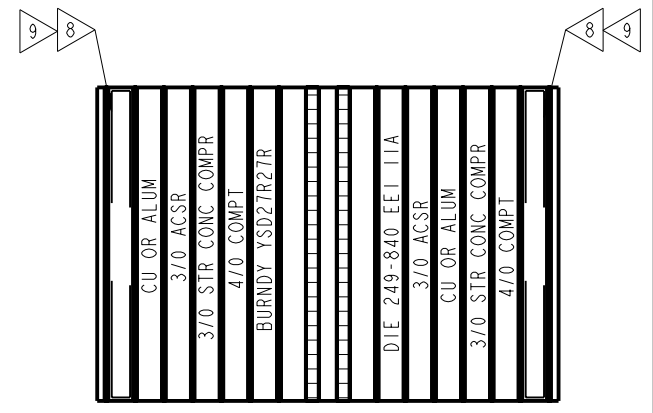

REV	DATE	DESCRIPTION	ECO	BY	C'H'K.
A	8/29/2009 12:00:00 PM	REDRAWN TO PROE	17955	IA	MA

INSTALLATION TOOLING (# CRIMPS)									
DIE INFORMATION		TYPE	MECHANICAL			HYDRAULIC			
EEL DIE INDEX	DIE INDEX		OUR840	MD6 MD7	Y35, Y39, Y750, BAT35, BAT750	Y46	Y45	Y48B	Y60BHU
I1A (4)	249	DIE SET	X249 (8)	W249 (8)	U249 (2)	U249 (2)	C249 (2)	C249 (1)	L249 (1)
----	K840	DIE SET	X840 (7)	WK840 (7)	UK840T (4)	UK840T (4)	UK840T (4)	----	----

NOTES:

1. MATERIAL: ALUMINUM.
2. FINISH: NO FINISH REQUIREMENTS.
3. CATALOG NO. PT6515 ADAPTER IS REQUIRED TO USE "U" DIES IN Y45 SERIES TOOLS.
4. CATALOG NO. PUADP-I ADAPTER IS REQUIRED TO USE "U" DIES IN Y46 SERIES TOOLS.
5. BARRELS PARTIALLY FILLED WITH PENETROX™ AND PACKAGED IN POLYBAG.
6. SCRATCH BRUSHING OF ALUMINUM CONDUCTORS DRY IS RECOMMENDED BEFORE MAKING INSTALLATION.
7. DIMENSIONS IN BRACKETS [ ] ARE IN MILLIMETERS ROUNDED OFF TO THE NEAREST MILLIMETER, UNLESS OTHERWISE NOTED, AND ARE FOR REFERENCE ONLY.
8. COLOR NAME TO BE MARKED IN COLOR BAND AS SHOWN. SEE TABLE ABOVE FOR APPROPRIATE COLOR NAME.
9. CATALOG NO. YSD28R28RG2 REQUIRES COLOR CODED CAPPLUGS (SEE TABLE) INSTEAD OF COLOR BANDS ON ENDS.

TO ORDER BURNDY® PRODUCTS CALL		LINKIT™ (ALUMINIUM) SPECIAL	
UNITED STATES: 1-800-346-4175 (LONDONDERRY, NH)		ITEM NO: --	CAT. NO: YSD-R-R, & YSD-R-W (TABLE)
CANADA: 1-800-361-6975 (QUEBEC) 1-800-387-6487 (ALL OTHER PROVINCES)		DRAWN BY: BAL 07/20/60	CHECKER: E.P.G 07/22/60
FOR PRODUCT INFO: http://www.burndy.com		DSN APPVL: C.CHADBOURNE 07/11/96	MFG APPVL: --
		GA APPVL: J.BRODEUR 07/15/96	MKT APPVL: R.PELLITIER 07/12/96
		PROD FAM: --	SCALE: 1:1
		PROJECT #: --	DRAWING NO: SD046623
		DOCUMENT TYPE: Sales	REV: A
		REL LEVEL: Released	SHEET 2 OF 2

REV: PE0200