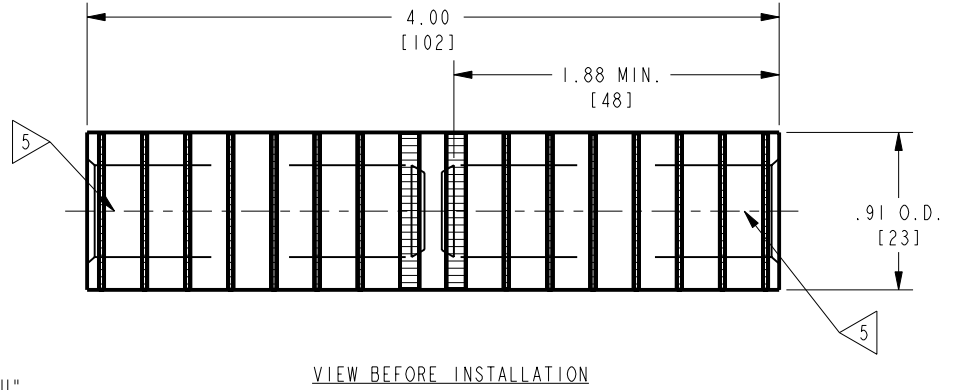

REV	DATE	DESCRIPTION	ECO	BY	C'H'K.
A	8/29/2009 12:00:00 PM	REDRAWN TO PROE	17955	IA	MA

INSTALLATION TOOLING (# CRIMPS)									
DIE INFORMATION		TYPE	MECHANICAL			HYDRAULIC			
EEL DIE INDEX	DIE INDEX		OUR840	MD6 MD7	Y35, Y39, Y750, BAT35, BAT750	Y46	Y45	Y48B	Y60BHU
I1A (4)	249	DIE SET	X249 (8)	W249 (8)	U249 (2)	U249 (2)	C249 (2)	C249 (1)	L249 (1)
----	K840	DIE SET	X840 (7)	WK840 (7)	UK840T (4)	UK840T (4)	UK840T (4)	----	----

NOTES:

1. MATERIAL: ALUMINUM.
2. FINISH: NO FINISH REQUIREMENTS.
3. CATALOG NO. PT6515 ADAPTER IS REQUIRED TO USE "U" DIES IN Y45 SERIES TOOLS.
4. CATALOG NO. PUADP-I ADAPTER IS REQUIRED TO USE "U" DIES IN Y46 SERIES TOOLS.
5. BARRELS PARTIALLY FILLED WITH PENETROX™ AND PACKAGED IN POLYBAG.
6. SCRATCH BRUSHING OF ALUMINUM CONDUCTORS DRY IS RECOMMENDED BEFORE MAKING INSTALLATION.
7. DIMENSIONS IN BRACKETS [ ] ARE IN MILLIMETERS ROUNDED OFF TO THE NEAREST MILLIMETER, UNLESS OTHERWISE NOTED, AND ARE FOR REFERENCE ONLY.
8. COLOR NAME TO BE MARKED IN COLOR BAND AS SHOWN. SEE TABLE ABOVE FOR APPROPRIATE COLOR NAME.
9. CATALOG NO. YSD28R28RG2 REQUIRES COLOR CODED CAPPLUGS (SEE TABLE) INSTEAD OF COLOR BANDS ON ENDS.

TO ORDER BURNDY® PRODUCTS CALL		LINKIT™ (ALUMINIUM) SPECIAL	
UNITED STATES: 1-800-346-4175 (LONDONDERRY, NH)		ITEM NO: --	CAT. NO: YSD-R-R, & YSD-R-W (TABLE)
CANADA: 1-800-361-6975 (QUEBEC) 1-800-387-6487 (ALL OTHER PROVINCES)		DRAWN BY: BAL 07/20/60	CHECKER: E.P.G 07/22/60
FOR PRODUCT INFO: http://www.burndy.com		DSN APPVL: C.CHADBOURNE 07/11/96	MFG APPVL: --
		GA APPVL: J.BRODEUR 07/15/96	MKT APPVL: R.PELLITIER 07/12/96
		PROD FAM: --	SCALE: 1:1
		PROJECT #: --	DRAWING NO: SD046623
		DOCUMENT TYPE: Sales	REV: A
		REL LEVEL: Released	SHEET 2 OF 2

REV: PE0200