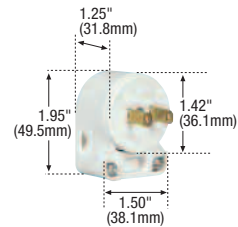

Industrial Specification Grade Straight Blade Plugs & Connectors

2-Pole, 3-Wire Grounding
20A, 277V/AC
NEMA 7-20

Industrial Grade Plugs & Connectors

Safety Grip™ NEMA 7-20

Rating	A	V/AC	Product Type & Cord Diameter	Color	Catalog No. Plug
20	277		Straight Body 0.38-1.00" (9.5-25.4mm)	Black & White	□ 7624N

9151N

Industrial Specification Grade Straight Blade Plugs & Connectors

3-Pole, 3-Wire Non-Grounding
20A, 125/250V/AC
NEMA 10-20

Industrial Grade Plugs & Connectors

Safety Grip™ NEMA 10-20

Rating	A	V/AC	Product Type & Cord Diameter	Color	Catalog No. Plug
20	125/250		Straight Body 0.38-1.00" (9.5-25.4mm)	Black & White	□ 9151N

7251N

Industrial Specification Grade Straight Blade Plugs & Connectors

4-Pole, 4-Wire Non-Grounding
20A, 3ØY 120/208V/AC
NEMA 18-20

Industrial Grade Plugs & Connectors

Safety Grip™ NEMA 18-20

Rating	A	V/AC	Product Type & Cord Diameter	Color	Catalog No. Plug
20	3ØY	120/208	Straight Body 0.38-1.00" (9.5-25.4mm)	Black & White	□ 7251N

4862ANW

Commercial Specification Grade Straight Blade Plugs & Connectors

2-Pole, 2-Wire Non-Grounding
15A, 125V/AC
NEMA 1-15

Commercial Grade Plugs & Connectors

Vinyl NEMA 1-15

Rating	A	V/AC	Product Type & Cord Diameter	Color	Plug	Catalog No. Connector
15	125		Straight Body 0.25-0.66" (6.4-16.6mm)	Yellow	□ 4862	• □ 4882*
			Angled Body 0.25-0.66" (6.4-16.6mm)	White	□ 4862ANW*	• —