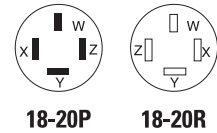

Industrial Specification Grade Straight Blade Plugs & Connectors

2-Pole, 3-Wire Grounding
20A, 277V/AC
NEMA 7-20

Industrial Grade Plugs & Connectors

Safety Grip™ NEMA 7-20

Rating	A	V/AC	Product Type & Cord Diameter	Color	Catalog No. Plug
20	277		Straight Body 0.38-1.00" (9.5-25.4mm)	Black & White	□ 7624N

9151N

Industrial Specification Grade Straight Blade Plugs & Connectors

3-Pole, 3-Wire Non-Grounding
20A, 125/250V/AC
NEMA 10-20

Industrial Grade Plugs & Connectors

Safety Grip™ NEMA 10-20

Rating	A	V/AC	Product Type & Cord Diameter	Color	Catalog No. Plug
20	125/250		Straight Body 0.38-1.00" (9.5-25.4mm)	Black & White	□ 9151N

7251N

Industrial Specification Grade Straight Blade Plugs & Connectors

4-Pole, 4-Wire Non-Grounding
20A, 3ØY 120/208V/AC
NEMA 18-20

Industrial Grade Plugs & Connectors

Safety Grip™ NEMA 18-20

Rating	A	V/AC	Product Type & Cord Diameter	Color	Catalog No. Plug
20	3ØY	120/208	Straight Body 0.38-1.00" (9.5-25.4mm)	Black & White	□ 7251N

4862ANW

Commercial Specification Grade Straight Blade Plugs & Connectors

2-Pole, 2-Wire Non-Grounding
15A, 125V/AC
NEMA 1-15

Commercial Grade Plugs & Connectors

Vinyl NEMA 1-15

Rating	A	V/AC	Product Type & Cord Diameter	Color	Plug	Catalog No. Connector
15	125		Straight Body 0.25-0.66" (6.4-16.6mm)	Yellow	□ 4862	• □ 4882*
			Angled Body 0.25-0.66" (6.4-16.6mm)	White	□ 4862ANW*	• —