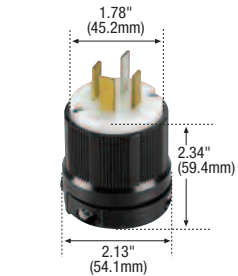

Industrial Specification Grade Straight Blade Plugs & Connectors

2-Pole, 3-Wire Grounding
20A, 277V/AC
NEMA 7-20

Industrial Grade Plugs & Connectors

Safety Grip™ NEMA 7-20

Rating	A	V/AC	Product Type & Cord Diameter	Color	Catalog No. Plug
20	277		Straight Body 0.38-1.00" (9.5-25.4mm)	Black & White	□ 7624N

9151N

Industrial Specification Grade Straight Blade Plugs & Connectors

3-Pole, 3-Wire Non-Grounding
20A, 125/250V/AC
NEMA 10-20

Industrial Grade Plugs & Connectors

Safety Grip™ NEMA 10-20

Rating	A	V/AC	Product Type & Cord Diameter	Color	Catalog No. Plug
20	125/250		Straight Body 0.38-1.00" (9.5-25.4mm)	Black & White	□ 9151N

7251N

Industrial Specification Grade Straight Blade Plugs & Connectors

4-Pole, 4-Wire Non-Grounding
20A, 3ØY 120/208V/AC
NEMA 18-20

Industrial Grade Plugs & Connectors

Safety Grip™ NEMA 18-20

Rating	A	V/AC	Product Type & Cord Diameter	Color	Catalog No. Plug
20	3ØY	120/208	Straight Body 0.38-1.00" (9.5-25.4mm)	Black & White	□ 7251N

4862ANW

Commercial Specification Grade Straight Blade Plugs & Connectors

2-Pole, 2-Wire Non-Grounding
15A, 125V/AC
NEMA 1-15

Commercial Grade Plugs & Connectors

Vinyl NEMA 1-15

Rating	A	V/AC	Product Type & Cord Diameter	Color	Plug	Catalog No. Connector
15	125		Straight Body 0.25-0.66" (6.4-16.6mm)	Yellow	□ 4862	• □ 4882*
			Angled Body 0.25-0.66" (6.4-16.6mm)	White	□ 4862ANW*	• —