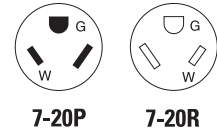

Industrial Specification Grade Straight Blade Plugs & Connectors

2-Pole, 3-Wire Grounding
20A, 277V/AC
NEMA 7-20

Industrial Grade Plugs & Connectors

Safety Grip™ NEMA 7-20

Rating	A	V/AC	Product Type & Cord Diameter	Color	Catalog No. Plug
20	277		Straight Body 0.38-1.00" (9.5-25.4mm)	Black & White	□ 7624N

9151N

Industrial Specification Grade Straight Blade Plugs & Connectors

3-Pole, 3-Wire Non-Grounding
20A, 125/250V/AC
NEMA 10-20

Industrial Grade Plugs & Connectors

Safety Grip™ NEMA 10-20

Rating	A	V/AC	Product Type & Cord Diameter	Color	Catalog No. Plug
20	125/250		Straight Body 0.38-1.00" (9.5-25.4mm)	Black & White	□ 9151N

7251N

Industrial Specification Grade Straight Blade Plugs & Connectors

4-Pole, 4-Wire Non-Grounding
20A, 3ØY 120/208V/AC
NEMA 18-20

Industrial Grade Plugs & Connectors

Safety Grip™ NEMA 18-20

Rating	A	V/AC	Product Type & Cord Diameter	Color	Catalog No. Plug
20	3ØY	120/208	Straight Body 0.38-1.00" (9.5-25.4mm)	Black & White	□ 7251N

4862ANW

Commercial Specification Grade Straight Blade Plugs & Connectors

2-Pole, 2-Wire Non-Grounding
15A, 125V/AC
NEMA 1-15

Commercial Grade Plugs & Connectors

Vinyl NEMA 1-15

Rating	A	V/AC	Product Type & Cord Diameter	Color	Plug	Catalog No. Connector
15	125		Straight Body 0.25-0.66" (6.4-16.6mm)	Yellow	□ 4862	• □ 4882*
			Angled Body 0.25-0.66" (6.4-16.6mm)	White	□ 4862ANW*	• —