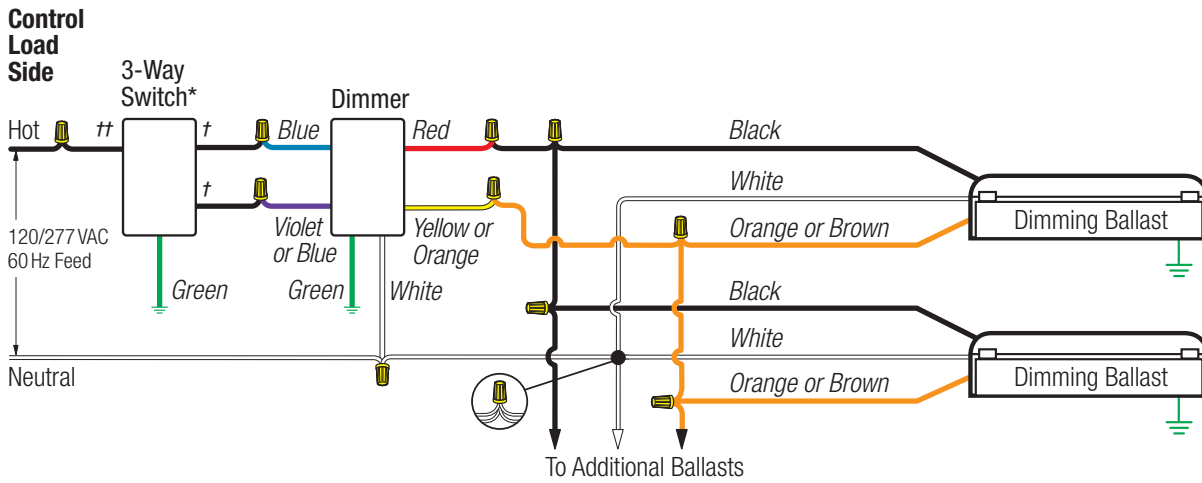

Wiring diagrams

Wiring diagram #28

Single-pole wiring of 3-way, 3-wire fluorescent control

Wiring diagram #29

3-way wiring of 3-wire fluorescent control

t for Copper/Black screw terminal
 ** for Brass/Gold screw terminal