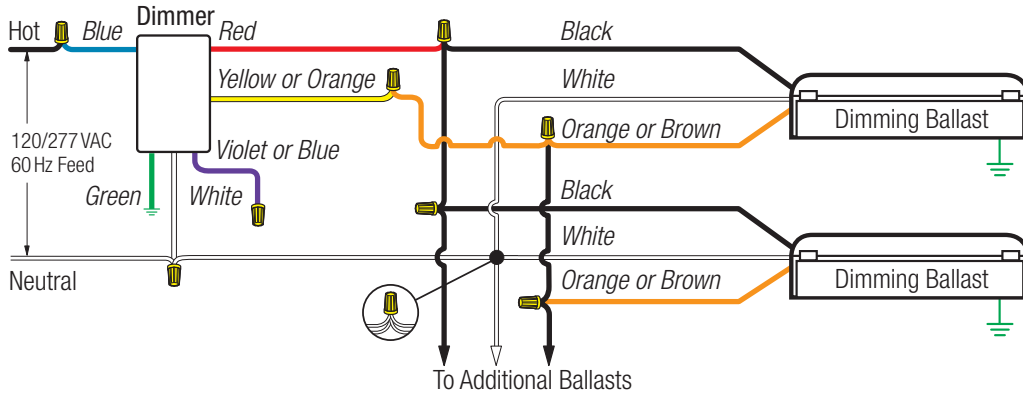

Wiring diagrams

Wiring diagram #28

Single-pole wiring of 3-way, 3-wire fluorescent control

Wiring diagram #29

3-way wiring of 3-wire fluorescent control

t for Copper/Black screw terminal
 ** for Brass/Gold screw terminal