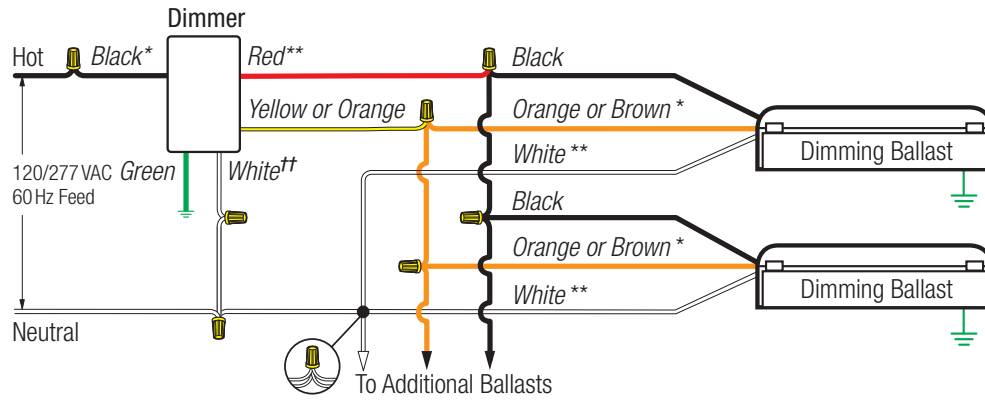

Wiring diagrams

Wiring diagram #30

Single-pole wiring of 3-wire fluorescent control

* or Copper/Black screw terminal

** or Brass/Gold screw terminal

†† or Silver screw terminal