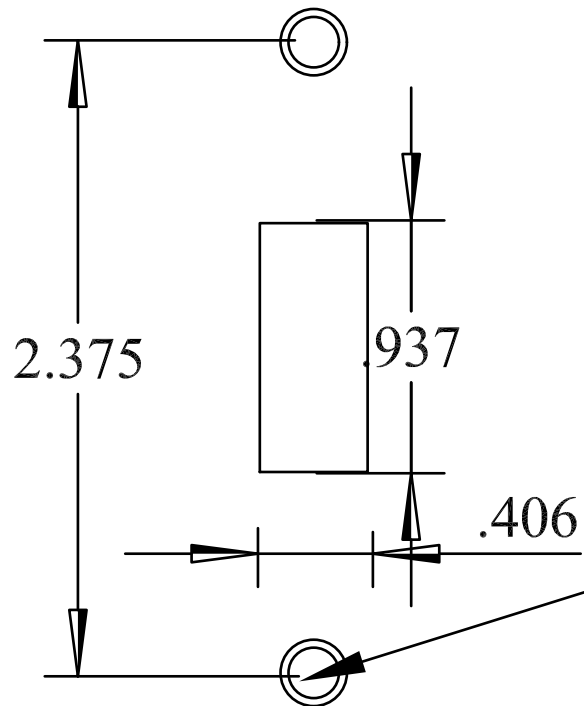

**Mulberry #86071**  
**1-gang toggle wallplate**  
**Cold-rolled steel**  
**Powder painted smooth white**  
**.030 thickness**  
**Made in USA**

countersunk for 6-32 oval head screws, 2 pls.

2.375

.937

.406

4.5

2.75