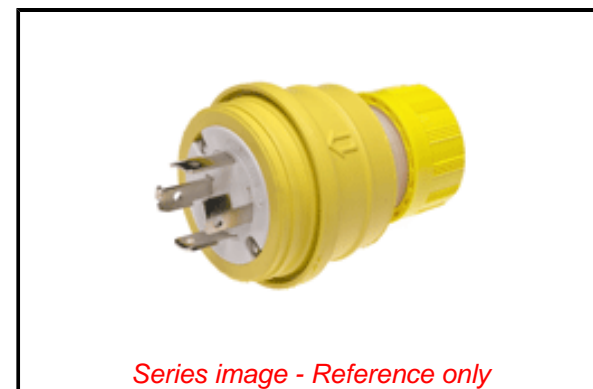

PLEASE CHECK WWW.MOLEX.COM FOR LATEST PART INFORMATION

Part Number: [1301470015](#)
Status: **Active**
Overview: [Watertite® Wet-Location Wiring Solutions](#)
Description: Watertite Plug with Locking Blade, 4 Pole/4 Wire, Non-NEMA, 208V, Cord Grip Body Size F4

Documents:

[RoHS Certificate of Compliance (PDF)](#)   [Product Literature (PDF)](#)

Agency Certification

CSA   LR6837
UL   E10176

General

Product Family   Wiring Devices
Series   [130147](#)
IP Rating   IP67
NEMA Configuration   Non-NEMA
Overview   [Watertite® Wet-Location Wiring Solutions](#)
Product Literature Order No   987650-8067
Product Name   Watertite
Receptacle Type   N/A
Specialty   N/A
Type   Plug
UPC   78678871291
Woodhead   Yes

Physical

Cord Grip Body Size   F4 1"
Flange   No
Flip Lid   No
Gender   Male
Length   N/A
Locking Blade   Yes
Net Weight   390.996/g
Poles   4-pole/4-wire

Electrical

Cord Type   N/A
Current - Maximum per Contact   20.0A
GFCI   No
Lighted Connector   No
Voltage - Maximum   208V

Material Info

Engineering Number   26W09

Series image - Reference only

EU ELV

Not Relevant

EU RoHS

Not Reviewed

REACH SVHC

Not Reviewed

Halogen-Free

Status

Not Reviewed

Need more information on product environmental compliance?

Email productcompliance@molex.com
Please visit the [Contact Us](#) section for any non-product compliance questions.

China ROHS	Not Reviewed
ELV	Not Relevant
RoHS Phthalates	Not Reviewed

China RoHS

Search Parts in this Series

[130147 Series](#)