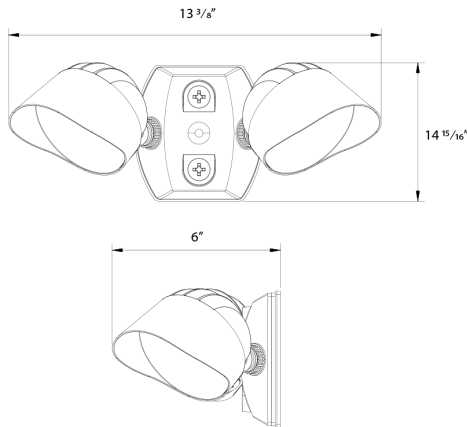

Technical Specifications (continued)

Other

5-Year Limited Warranty:

The RAB 5-year, limited warranty covers light output, driver performance and paint finish. RAB's warranty is subject to all terms and conditions found at rablighting.com/warranty.

Dimensions

Features

- 100,000-hour LED Life
- 120V
- 5-Year, limited warranty

Ordering Matrix

Family	Wattage	Color Temp	Finish	Driver
BULLET	2X12		VG	
	12 = 12/9/6W 20 = 20/15/10W 2X12 = 24/18/12W 2X20 = 40/30/20W	Blank = 3000/4000/5000K CCT Adjustable	A = Bronze B = Black VG = Verde Green W = White	Blank = 120V, TRIAC Dimming