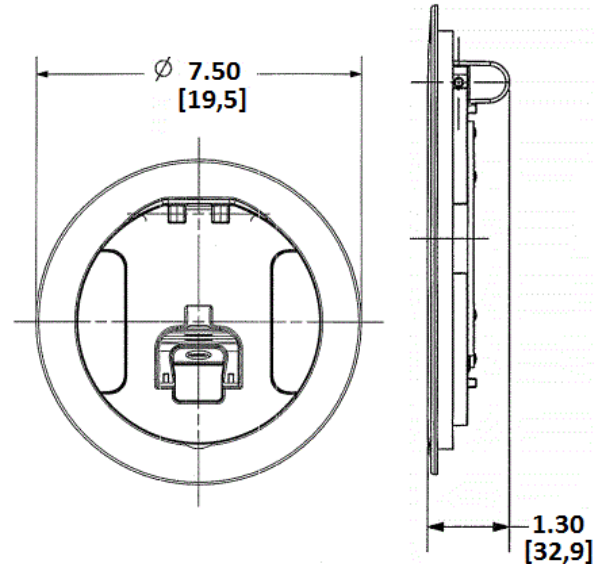

## Ordering Information

- Compatible with S1R6PTFIT

<b>Catalog Number</b> S1R6CVRALU	<b>UPC Number</b> 783585443478	<b>Style</b> Surface
<b>Finish</b> Brushed Aluminum	<b>Flange Diameter</b> 7.5 Inches	<b>Finished Floor Insert</b> No

## Specifications

Cover Material	Die Cast Aluminum
Flange height	0.13 in.
Load Rating	1000 lbs. static load through 3" diameter mandrel (w/ 2x safety factor)

## Online Resources

Customer Use Drawing  
eCatalog  
Installation Instructions

Dimensions in Inches (mm)

Hubbell Wiring Device-Kellems • Hubbell Incorporated (Delaware) • 40 Waterview Drive • Shelton, CT 06484