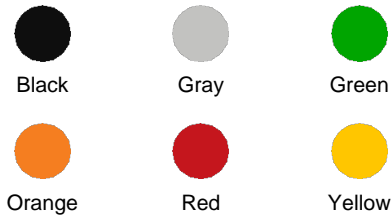

# CLAMP-BU1

Black & White Colored Cord Clamp

Blue Colored Cord Clamp - For 15A Locking And 15 Or 20A Straight Blade Black & White Plugs And Connectors

UPC Code : 078477650264

Country Of Origin : United States

Available Colors :