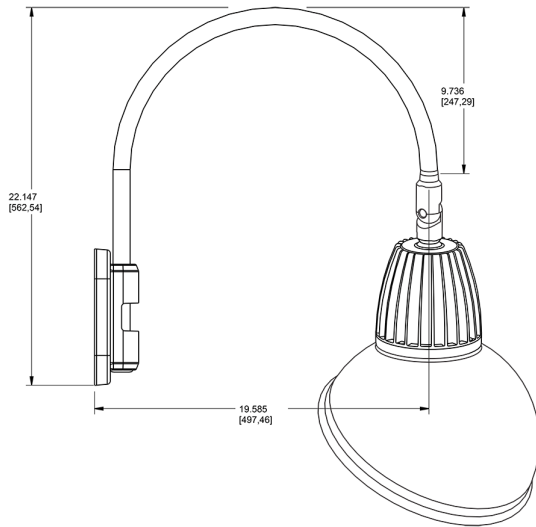

Equivalency:

Equivalent to 75W Incandescent, 50W Metal Halide or 18W CFL

Lead Time:

12 - 14 weeks standard shipping.

Buy American Act Compliance:

RAB values USA manufacturing! Upon request, RAB may be able to manufacture this product to be compliant with the Buy American Act (BAA). Please contact customer service to request a quote for the product to be made BAA compliant.

Dimensions

Features

- Adjustable 45° swivel joint
- Superior heat sink
- Die-cast aluminum housing
- 5-Year, No-Compromise Warranty

Ordering Matrix

Family	Wattage	Color Temp	Reflector	Shade	ShadeSize	Finish
GN5LED	13	N		AD	11	A
	13 = 13W 26 = 26W	Y = 3000K (Warm) N = 4000K (Neutral)	Blank = Flood R = Rectangular S = Spot	AD = Angled Dome	11 = 11" Blank = 15"	B = Black W = White A = Bronze S = Silver G = Hunter Green YL = Yellow LB = Light Blue BL = Royal Blue BWN = Brown I = Ivory R = Red