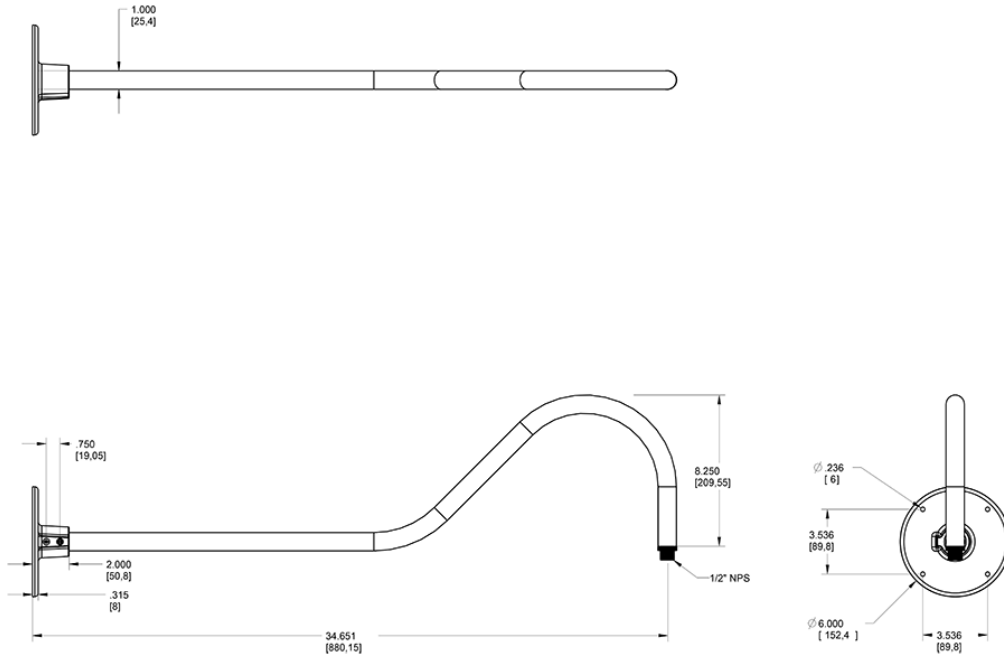

Construction

Arm:

35" from wall

Diameter:

Diameter of the tube is 1"

Mounting:

The wall plate does not mount to a junction box but directly to the mounting surface with the proper hardware for the surface

Component Only:

This is a component for ordering LED Goosenecks. Not a complete fixture without Shade and Head.

Construction:

Die cast aluminum

Finish:

Formulated for high durability and long-lasting color

Dimensions

Ordering Matrix