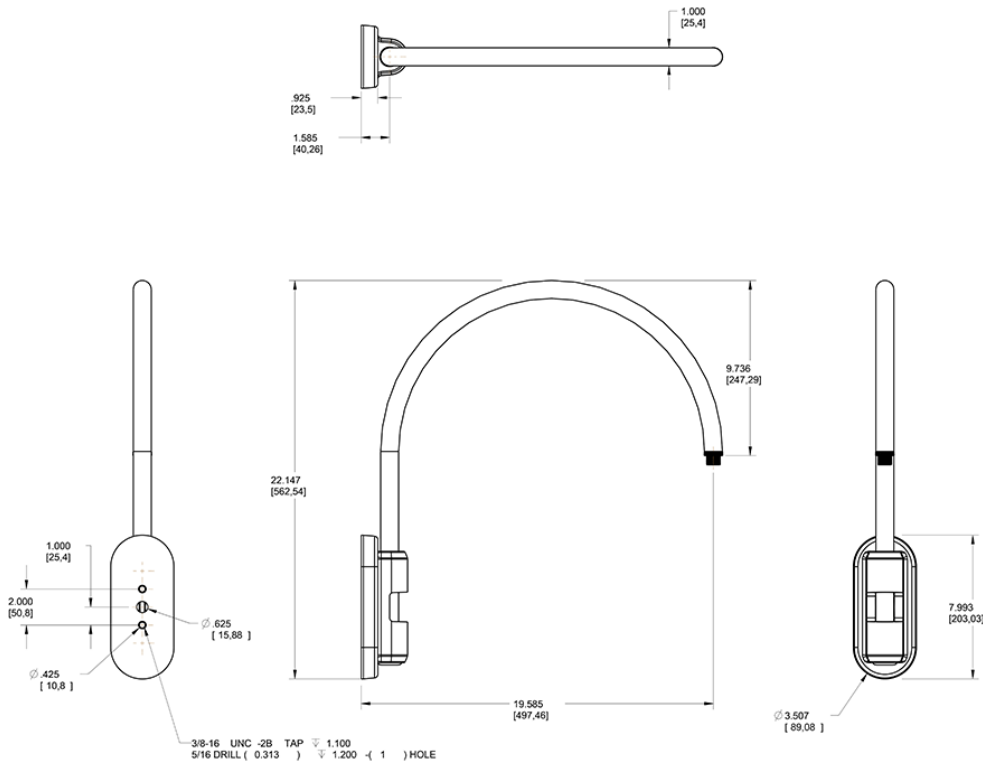

Available in 5 different styles LED Gooseneck Arm. Choose from Style 1 - Style 5 of LED Gooseneck.

Color: Hunter green

Weight: 6.0 lbs

Project:	Type:
Prepared By:	Date:

Technical Specifications

Other

Lead Time:

Construction

Arm:

Pole mount 20" high, 19" from pole

Diameter:

Diameter of the tube is 1"

Mounting:

The wall plate does not mount to a junction box but directly to the mounting surface with the proper hardware for the surface

Component Only:

This is a component for ordering LED Goosenecks. Not a complete fixture without Shade and Head.

Construction:

Die cast aluminum

Finish:

Formulated for high durability and long-lasting color

Dimensions

Ordering Matrix

Family	Style	Finish
GOOSE	5	G

- 1 = Arm Style 1
- 2 = Arm Style 2
- 3 = Arm Style 3
- 4 = Arm Style 4
- 5 = Arm Style 5
- B = Black
- W = White
- A = Bronze
- S = Silver
- G = Hunter Green
- YL = Yellow
- LB = Light Blue
- BL = Royal Blue
- BWN = Brown
- I = Ivory
- R = Red