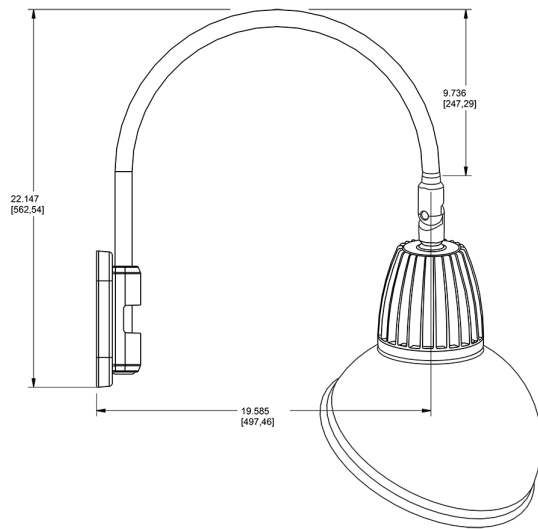

13 & 26 Watt Dome Shade LED Gooseneck Luminaire designed to match the architecture of Main Street storefronts and building perimeters. LED Gooseneck Dome Shade with Pole 20" High, 19" from Pole Goose Arm Style 5.

Equivalency:

Equivalent to 75W Incandescent, 50W Metal Halide or 18W CFL

Lead Time:

12 - 14 weeks standard shipping.

Buy American Act Compliance:

RAB values USA manufacturing! Upon request, RAB may be able to manufacture this product to be compliant with the Buy American Act (BAA). Please contact customer service to request a quote for the product to be made BAA compliant.

Dimensions

Features

- Adjustable 45° swivel joint
- Superior heat sink
- Die-cast aluminum housing
- 5-Year, No-Compromise Warranty

Ordering Matrix

Family	Wattage	Color Temp	Reflector	Shade	ShadeSize	Finish
GN5LED	13	Y		AD	11	A
	13 = 13W 26 = 26W	Y = 3000K (Warm) N = 4000K (Neutral)	Blank = Flood R = Rectangular S = Spot	AD = Angled Dome	11 = 11" Blank = 15"	B = Black W = White A = Bronze S = Silver G = Hunter Green YL = Yellow LB = Light Blue BL = Royal Blue BWN = Brown I = Ivory R = Red