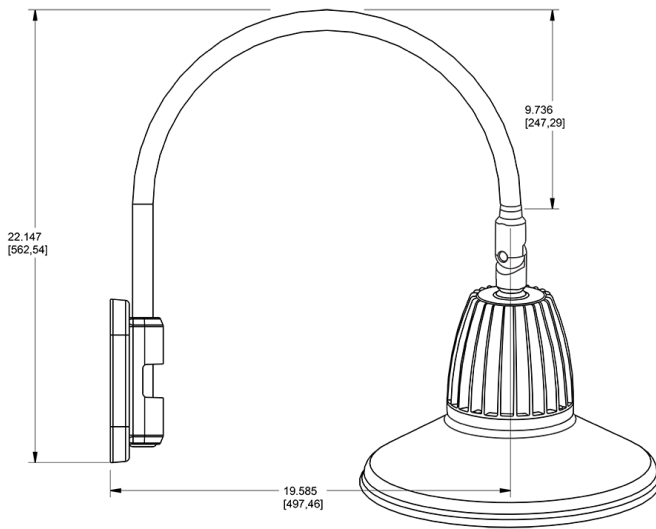

Technical Specifications

Compliance

UL Listed:

Suitable for wet locations. Suitable for mounting within 1.2m (4ft) of the ground.

IESNA LM-79 & IESNA LM-80 Testing:

RAB LED luminaires and LED components have been tested by an independent laboratory in accordance with IESNA LM-79 and LM-80.

Equivalency:

Equivalent to 75W Incandescent, 50W Metal Halide or 18W CFL

Lead Time:

12 - 14 weeks standard shipping.

Buy American Act Compliance:

RAB values USA manufacturing! Upon request, RAB may be able to manufacture this product to be compliant with the Buy American Act (BAA). Please contact customer service to request a quote for the product to be made BAA compliant.

Dimensions

Features

- Adjustable 45° swivel joint
- Superior heat sink
- Die-cast aluminum housing
- 5-Year, No-Compromise Warranty

Ordering Matrix

Family	Wattage	Color Temp	Reflector	Shade	ShadeSize	Finish
GN5LED	13	N		ST		A
	13 = 13W 26 = 26W	Y = 3000K (Warm) N = 4000K (Neutral)	Blank = Flood R = Rectangular S = Spot	ST = Straight Shade	11 = 11" Blank = 15"	B = Black W = White A = Bronze S = Silver G = Hunter Green YL = Yellow LB = Light Blue BL = Royal Blue BWN = Brown I = Ivory R = Red