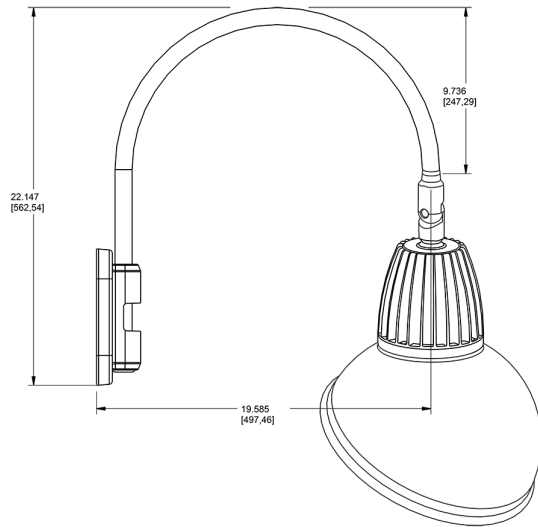

Equivalency:

Equivalent 120W Incandescent, 75W Metal Halide or 42W CFL

Lead Time:

12 - 14 weeks standard shipping.

Buy American Act Compliance:

RAB values USA manufacturing! Upon request, RAB may be able to manufacture this product to be compliant with the Buy American Act (BAA). Please contact customer service to request a quote for the product to be made BAA compliant.

Dimensions

Features

- Adjustable 45° swivel joint
- Superior heat sink
- Die-cast aluminum housing
- 5-Year, No-Compromise Warranty

Ordering Matrix

Family	Wattage	Color Temp	Reflector	Shade	ShadeSize	Finish
GN5LED	26	N		AD	11	A
	13 = 13W 26 = 26W	Y = 3000K (Warm) N = 4000K (Neutral)	Blank = Flood R = Rectangular S = Spot	AD = Angled Dome	11 = 11" Blank = 15"	B = Black W = White A = Bronze S = Silver G = Hunter Green YL = Yellow LB = Light Blue BL = Royal Blue BWN = Brown I = Ivory R = Red