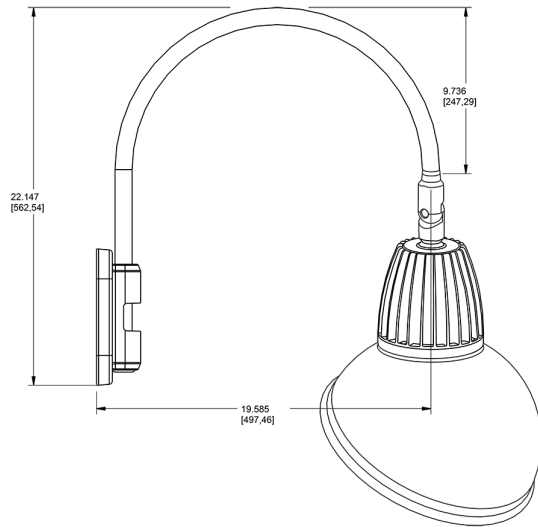

Equivalency:

Equivalent to 75W Incandescent, 50W Metal Halide or 18W CFL

Lead Time:

12 - 14 weeks standard shipping.

Buy American Act Compliance:

RAB values USA manufacturing! Upon request, RAB may be able to manufacture this product to be compliant with the Buy American Act (BAA). Please contact customer service to request a quote for the product to be made BAA compliant.

Dimensions

Features

- Adjustable 45° swivel joint
- Superior heat sink
- Die-cast aluminum housing
- 5-Year, No-Compromise Warranty

Ordering Matrix

Family	Wattage	Color Temp	Reflector	Shade	ShadeSize	Finish
GN5LED	13	Y		AD		A
	13 = 13W 26 = 26W	Y = 3000K (Warm) N = 4000K (Neutral)	Blank = Flood R = Rectangular S = Spot	AD = Angled Dome	11 = 11" Blank = 15"	B = Black W = White A = Bronze S = Silver G = Hunter Green YL = Yellow LB = Light Blue BL = Royal Blue BWN = Brown I = Ivory R = Red