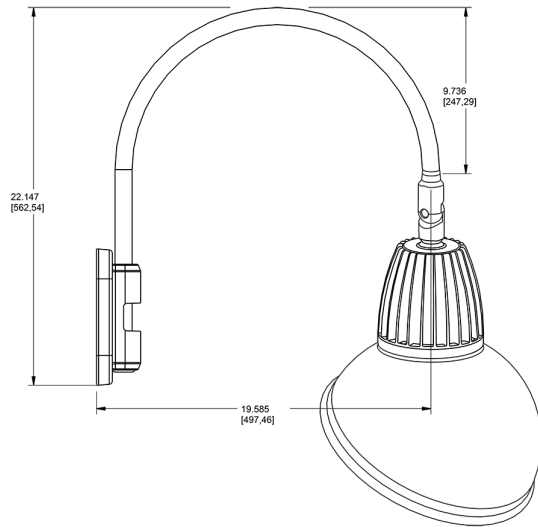

Equivalency:

Equivalent 120W Incandescent, 75W Metal Halide or 42W CFL

Lead Time:

12 - 14 weeks standard shipping.

Buy American Act Compliance:

RAB values USA manufacturing! Upon request, RAB may be able to manufacture this product to be compliant with the Buy American Act (BAA). Please contact customer service to request a quote for the product to be made BAA compliant.

Dimensions

Features

- Adjustable 45° swivel joint
- Superior heat sink
- Die-cast aluminum housing
- 5-Year, No-Compromise Warranty

Ordering Matrix

Family	Wattage	Color Temp	Reflector	Shade	ShadeSize	Finish
GN5LED	26	Y		AD	11	A
	13 = 13W 26 = 26W	Y = 3000K (Warm) N = 4000K (Neutral)	Blank = Flood R = Rectangular S = Spot	AD = Angled Dome	11 = 11" Blank = 15"	B = Black W = White A = Bronze S = Silver G = Hunter Green YL = Yellow LB = Light Blue BL = Royal Blue BWN = Brown I = Ivory R = Red