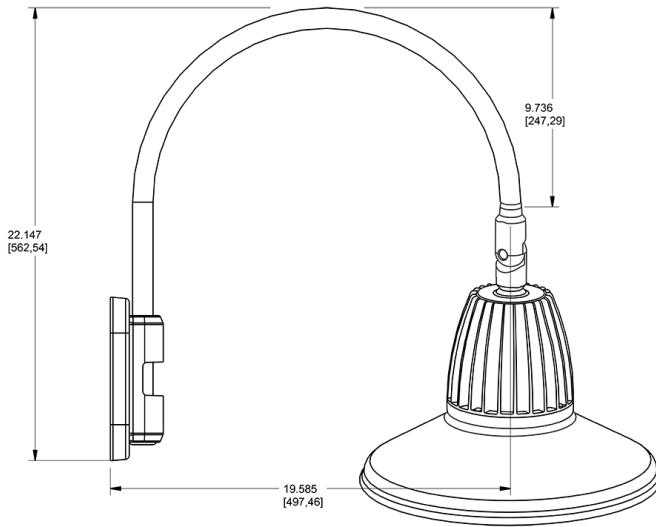

Technical Specifications

Compliance

UL Listed:

Suitable for wet locations. Suitable for mounting within 1.2m (4ft) of the ground.

IESNA LM-79 & IESNA LM-80 Testing:

RAB LED luminaires and LED components have been tested by an independent laboratory in accordance with IESNA LM-79 and LM-80.

Performance

Lifespan:

100,000-Hour LED lifespan based on IES LM-80 results and TM-21 calculations

Construction

Fixture:

The GN5LED13YST11A comes with the GOOSE5A arm

Housing:

Precision die-cast aluminum housing, lens frame and mounting plate

Equivalency:

Equivalent to 75W Incandescent, 50W Metal Halide or 18W CFL

Lead Time:

12 - 14 weeks standard shipping.

Buy American Act Compliance:

RAB values USA manufacturing! Upon request, RAB may be able to manufacture this product to be compliant with the Buy American Act (BAA). Please contact customer service to request a quote for the product to be made BAA compliant.

Dimensions

Features

- Adjustable 45° swivel joint
- Superior heat sink
- Die-cast aluminum housing
- 5-Year, No-Compromise Warranty

Ordering Matrix

Family	Wattage	Color Temp	Reflector	Shade	ShadeSize	Finish
GN5LED	13	Y		ST	11	A
	13 = 13W 26 = 26W	Y = 3000K (Warm) N = 4000K (Neutral)	Blank = Flood R = Rectangular S = Spot	ST = Straight Shade	11 = 11" Blank = 15"	B = Black W = White A = Bronze S = Silver G = Hunter Green YL = Yellow LB = Light Blue BL = Royal Blue BWN = Brown I = Ivory R = Red