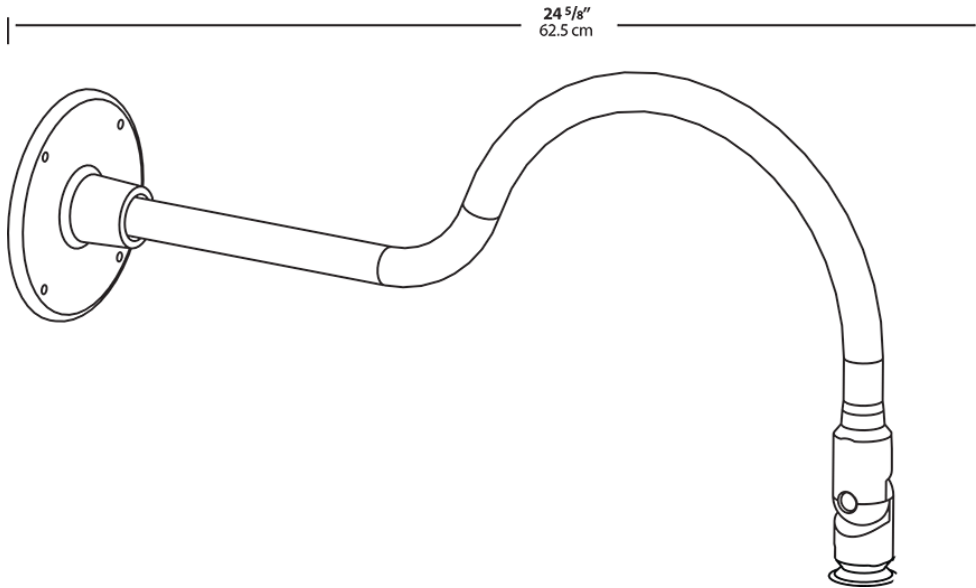

Available in 5 different styles LED Gooseneck Arm. Choose from Style 1 - Style 5 of LED Gooseneck.

Color: Yellow

Weight: 2.8 lbs

<b>Project:</b>	<b>Type:</b>
<b>Prepared By:</b>	<b>Date:</b>

**Technical Specifications**

**Construction**

**Arm:**

24" from wall

**Diameter:**

Diameter of the tube is 1"

**Mounting:**

The wall plate does not mount to a junction box but directly to the mounting surface with the proper hardware for the surface

**Component Only:**

This is a component for ordering LED Goosenecks. Not a complete fixture without Shade and Head.

**Construction:**

Die cast aluminum

**Finish:**

Formulated for high durability and long-lasting color

**Dimensions**

**Ordering Matrix**

Family	Style	Finish
GOOSE	1	YL

- 1 = Arm Style 1
- 2 = Arm Style 2
- 3 = Arm Style 3
- 4 = Arm Style 4
- 5 = Arm Style 5
- B = Black
- W = White
- A = Bronze
- S = Silver
- G = Hunter Green
- YL = Yellow
- LB = Light Blue
- BL = Royal Blue
- BWN = Brown
- I = Ivory
- R = Red