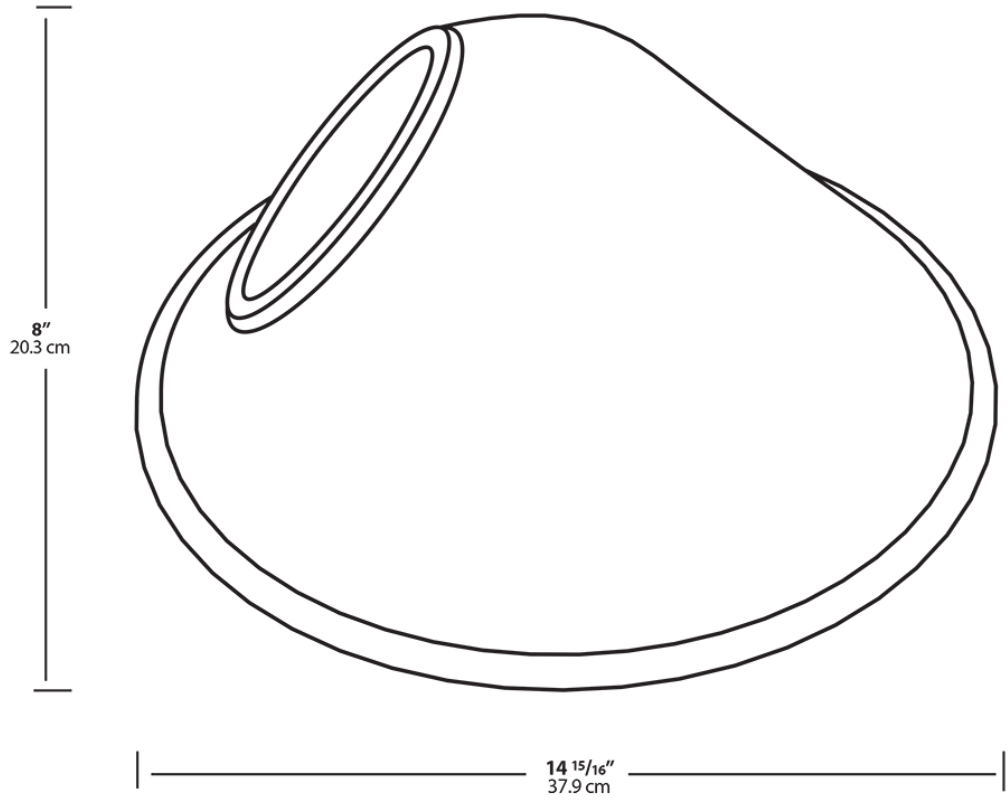

Project:	Type:
Prepared By:	Date:

Technical Specifications

Construction

Component Only:

This is a component for ordering LED Goosenecks. Not a complete fixture without Arm and Head.

Shades:

15" Angled Cone Shade

Electrical

THD:

4.7% at 120V, 13.8% at 277V

Dimensions

Ordering Matrix

Family	Shade	Size	Finish
GS	AC	11	W

AC = Angled Cone
AD = Angled Dome
ST = Straight Shade

11 = 11"
Blank = 15"