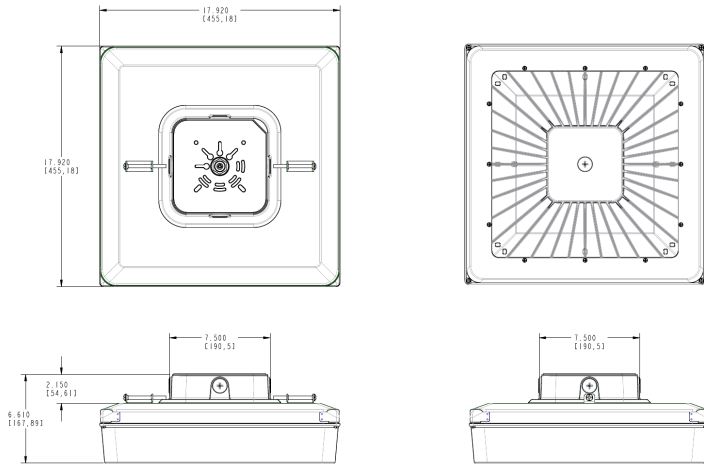

Dimensions

Features

- Ultra-high efficiency
- Pendant or surface mount
- Low glare, vandal-resistant polycarbonate lens
- 20% uplight eliminates "cave effect"
- 100,000-Hour LED lifespan
- 5-Year, No-Compromise Warranty

Ordering Matrix

Family	Wattage	Color Temp	Finish	Driver Options	Sensor Options	Other Options
PRT	70	N				
	30 = 30W (14" x 14") 42 = 42W (14" x 14") 55 = 55W (14" x 14") 70 = 70W (18" x 18") 80 = 80W (18" x 18") 105 = 105W (18" x 18")	Blank = 5000K (Cool) N = 4000K (Neutral) Y = 3000K (Warm)	Blank = Bronze W = White	Blank = 120-277V On/Off /480 = 480V On/Off /D10 = 120-277V w/ 0-10V Dimming /480/D10 = 480V w/ 0-10V Dimming /E2 = Battery Backup /D10/E2 = 0-10V Dimming w/ Battery Backup	Blank = No Option /WS = Multi-Level Motion Sensor for 14"¹ /WS2 = Multi-Level Motion Sensor for 18"¹ /PCS = 120V Swivel Photocell /PCS2 = 277V Swivel Photocell /PCS4 = 480V Swivel Photocell /LC = Lightcloud® Controller /LCS = Lightcloud® Sensor	Blank = Standard USA = BAA Compliant

¹ Only available for 120-277V with 0-10V dimming driver.