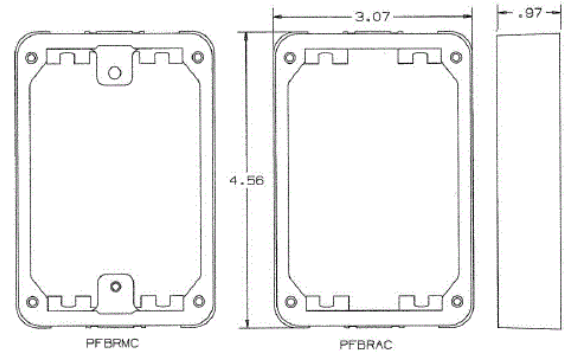

Floor Boxes

Flush Rectangular Non-Metallic Concrete Covers and Flanges

HUBBELL

Features

- Durable cast aluminum construction available
- Provides consistent look and maximum functionality
- Locking studs allow each door to be secured independently

Ordering Information

Description	Device Color	UPC	Catalog Number
Adapter Collar, one	Gray	783585398204	PFBRAC

Online Resources

[Customer Use Drawing](#)
[eCatalog](#)
[Installation Instructions](#)

Dimensions in Inches (mm)