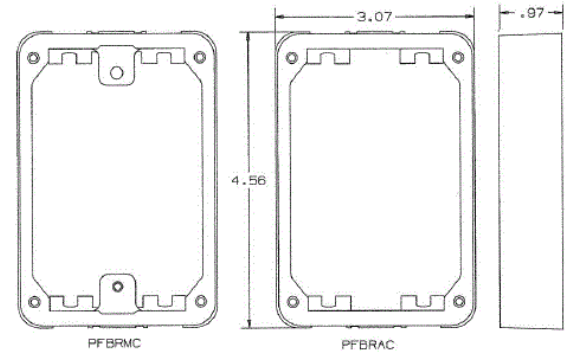

### Ordering Information

Description	Device Type	UPC	Catalog Number
Mounting Collar, One	Mounting Collar	783585848341	PFBRMC

### Listings

UL Listed File Number E92074  
UL Standard 514C

### Online Resources

[Customer Use Drawing](#)  
[eCatalog](#)  
[Installation Instructions](#)

Dimensions in Inches (mm)

Hubbell Wiring Device-Kellems • Hubbell Incorporated (Delaware) • 40 Waterview Drive • Shelton, CT 06484