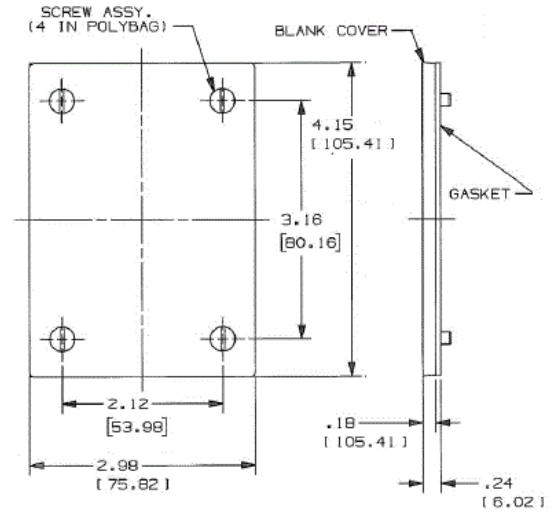

**Floor Boxes
Accessories
Covers**

HUBBELL

Ordering Information

Description	Material	UPC	Catalog Number
Rectangular Floor Box	Brass	783585124025	S3813

Specifications

Cover Style	Rectangular
Cover Finish	Brass
Cover Opening	Blank
Dimensions	4.15" x 2.99"

Online Resources

- Customer Use Drawing
- eCatalog
- Installation Instructions

Dimensions in Inches (mm)

Hubbell Wiring Device-Kellems • Hubbell Incorporated (Delaware) • 40 Waterview Drive • Shelton, CT 06484