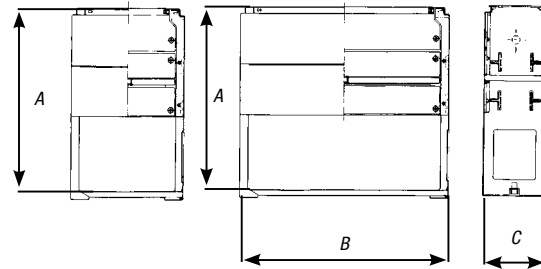

Himeline® Enclosures

Enclosures

CAT. NO.	NO. OF DOORS	NO. OF LOCKS	DIMENSIONS (IN.)			STD. CTN.	STD. WT. (LBS.)
			A HEIGHT	B WIDTH	C DEPTH		
HLP3318	1	1	33.46	18.31	12.60	1	40.79
HLP3323	1	1	33.46	23.23	12.60	1	48.50
HLP3331	1	1	33.46	30.91	12.60	1	55.12
HLP33442	2	1	33.46	43.90	12.60	1	77.16
HLP33442L	2	2	33.46	43.90	12.60	1	77.16

Consult Customer Service for availability and delivery.

Pedestals

CAT. NO.	DIMENSIONS (IN.)			STD. CTN.	STD. WT. (LBS.)
	H	W	D		
HLPED3318	35.43	18.31	12.20	1	33.10
HLPED3323	35.43	23.23	12.20	1	37.48
HLPED3331	35.43	30.91	12.20	1	44.10
HLPED33442	35.43	43.90	12.20	1	55.12
HLPED33442L	35.43	43.90	12.20	1	55.12

Consult Customer Service for availability and delivery.

Mounting Plates

CAT. NO.	ENCLOSURE CAT. NO.	PEDESTAL CAT. NO.	# OF PLATES PER ENCL.	DIMENSIONS (IN.)		THICKNESS (IN.)	STD. CTN.	STD. WT. (LBS.)
				D	E			
LA1412BP	HLP3318	HLPED3318	1	14.02	11.97	.20	1	4.41
LA1816BP	HLP33442L	HLPED33442L	2	17.64	15.59	.20	1	11.02
LA1916BP	HLP3323	HLPED3323	1	18.94	16.89	.20	1	6.00
LA2725BP	HLP3331	HLPED3331	1	26.61	24.57	.20	1	8.38

Consult Customer Service for availability and delivery.

HLP Series Accessories

Gasket

CAT. NO.	SIZE (IN.) H x W x D	STD. CTN.	STD. WT. (LBS.)
HLP3318G	33 x 18 x 12	1	2.2
HLP3323G	33 x 23 x 12	1	2.2
HLP3331G	33 x 31 x 12	1	2.2
HLP3344G	33 x 44 x 12	1	2.2