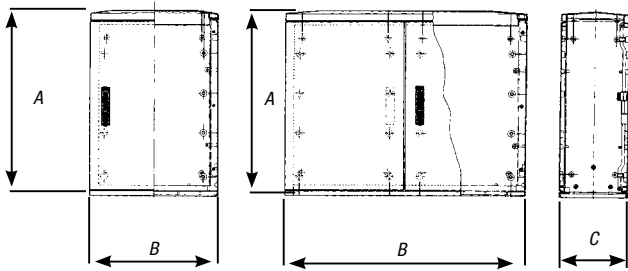

Himeline® Enclosures

Enclosures

CAT. NO.	NO. OF DOORS	NO. OF LOCKS	DIMENSIONS (IN.)			STD. CTN.	STD. WT. (LBS.)
			A HEIGHT	B WIDTH	C DEPTH		
HLP3318	1	1	33.46	18.31	12.60	1	40.79
HLP3323	1	1	33.46	23.23	12.60	1	48.50
HLP3331	1	1	33.46	30.91	12.60	1	55.12
HLP33442	2	1	33.46	43.90	12.60	1	77.16
HLP33442L	2	2	33.46	43.90	12.60	1	77.16

Consult Customer Service for availability and delivery.

Pedestals

CAT. NO.	DIMENSIONS (IN.)			STD. CTN.	STD. WT. (LBS.)
	H	W	D		
HLPED3318	35.43	18.31	12.20	1	33.10
HLPED3323	35.43	23.23	12.20	1	37.48
HLPED3331	35.43	30.91	12.20	1	44.10
HLPED33442	35.43	43.90	12.20	1	55.12
HLPED33442L	35.43	43.90	12.20	1	55.12

Consult Customer Service for availability and delivery.

Mounting Plates

CAT. NO.	ENCLOSURE CAT. NO.	PEDESTAL CAT. NO.	# OF PLATES PER ENCL.	DIMENSIONS (IN.)		THICKNESS (IN.)	STD. CTN.	STD. WT. (LBS.)
				D	E			
LA1412BP	HLP3318	HLPED3318	1	14.02	11.97	.20	1	4.41
LA1816BP	HLP33442L	HLPED33442L	2	17.64	15.59	.20	1	11.02
LA1916BP	HLP3323	HLPED3323	1	18.94	16.89	.20	1	6.00
LA2725BP	HLP3331	HLPED3331	1	26.61	24.57	.20	1	8.38

Consult Customer Service for availability and delivery.

HLP Series Accessories

Gasket

CAT. NO.	SIZE (IN.) H x W x D	STD. CTN.	STD. WT. (LBS.)
HLP3318G	33 x 18 x 12	1	2.2
HLP3323G	33 x 23 x 12	1	2.2
HLP3331G	33 x 31 x 12	1	2.2
HLP3344G	33 x 44 x 12	1	2.2