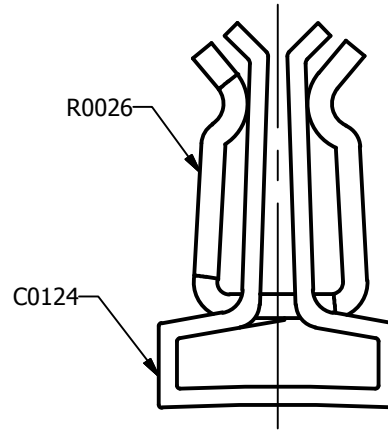

SCREW: NONE	MATERIAL: NONE	REV: G	 800-776-9775 www.ilsco.com		
CAT. NO.: M-233	PLATING: NONE	DRAWN BY: CLH			SCALE: 1:1
INFORMATION SHEET: NONE	MARKING: ILSCO C124 200A, 250-600V	DATE: 8/25/2008			SIZE: A
		DWG. NO. <b>M0233</b>		SHEET: 1 OF 1	

SCALE 1 : 1