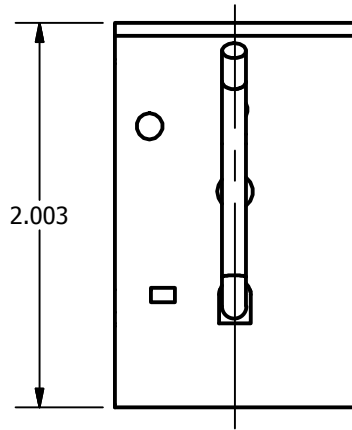

SCREW: NONE	MATERIAL: NONE	REV: G	 800-776-9775 www.ilsco.com		
CAT. NO.: M-233	PLATING: NONE	DRAWN BY: CLH			SCALE: 1:1
INFORMATION SHEET: NONE	MARKING: ILSCO C124 200A, 250-600V	DATE: 8/25/2008			SIZE: A
		DWG. NO. <b>M0233</b>		SHEET: 1 OF 1	

SCALE 1 : 1