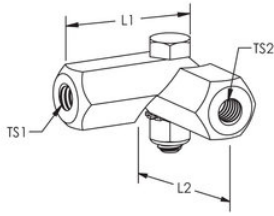

FEMALE-FEMALE SWIVEL ADAPTOR, IMPERIAL THREAD, S304, 1/2 UNC, 5/8 UNC

CATALOG NUMBER

LPS2842F5F

CERTIFICATIONS

FEATURES

Allows air terminal to be positioned vertically when base is on a sloping roof

PRODUCT ATTRIBUTES

Material: Stainless Steel 304 (EN 1.4301)

Thread Size 1: 1/2" UNC

Thread Size 2: 5/8" UNC

Length 1: 1 3/4"

Length 2: 1 3/4"

Unit Weight: 0.150 lb

DIAGRAMS

WARNING