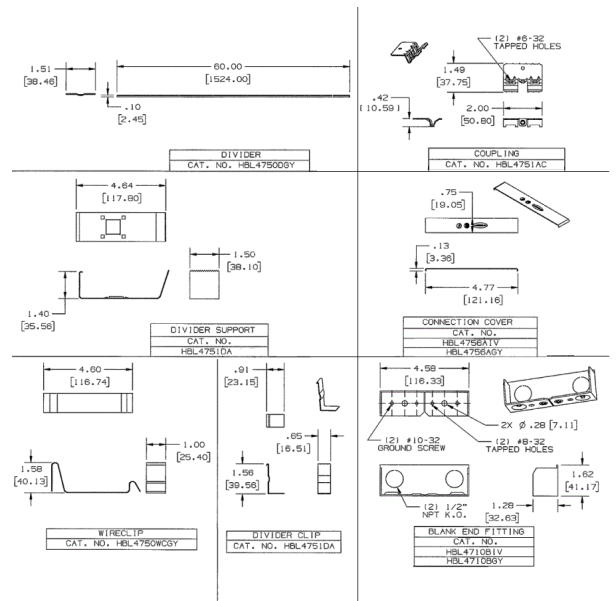

Hubbell Raceway
HBL4750 Series
Connection Cover

Features

- Uses HBL 3000 Series raceway and fitting and accessories to customize the install
- Scratch resistant finish
- For use upto 600V AC

Ordering Information

Accessory Type	Color	UPC Number
Connection Cover	Gray	783585216577

Listings

UL Standard UL 5
 E253976 /E253830 /E253833
 CSA Standard C22.2 no. 62

Specifications

Raceway Series	HBL4750 Series
Material	Steel
Finish	Painted, Gray

Related Products

Raceway Base	HBL4750B10GY
Cover, 5'	HBL4750CGY
Cover, 31.5"	HBL4750C315GY
Cover, 19"	HBL4750C195GY
Cover, 13"	HBL4750C135GY

Online Resources

- Customer Sales Drawings
- eCatalog
- Installation Instructions

Dimensions in Inches (mm)

Hubbell Wiring Device-Kellems • Hubbell Incorporated (Delaware) • 40 Waterview Drive • Shelton, CT 06484

Phone (800) 288-6000 • Fax (800) 255-1031 • Specifications subject to change without notice.