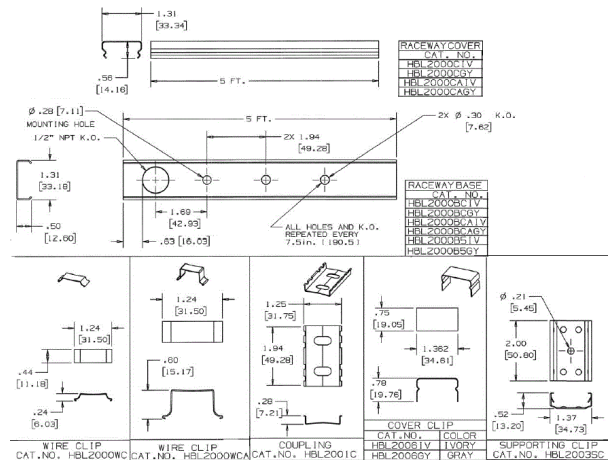

Hubbell Raceway
HBL2000 and HBL2000A Series
Wire Clip

Features

- Uses HBL 2000 Series raceway and fitting and accessories to customize the install
- Scratch resistant finish
- For use upto 600V AC

Ordering Information

Accessory Type	Color	UPC Number
Wire Clip	Galvanized Steel	783585214122

Listings

UL Standard UL 5
 E253976 /E253830 /E253833
 CSA Standard C22.2 no. 62

Specifications

Raceway Series	HBL2000 and HBL2000A Series
Material	Steel
Finish	Galvanized Steel

Related Products

Raceway Base and Cover (300V)	HBL2000BCIV
Raceway Base and Cover (600V)	HBL2000BCAIV
Raceway Base	HBL2000B5IV
Raceway Cover	HBL2000CIV

Online Resources

- Customer Sales Drawings
- eCatalog
- Installation Instructions

Dimensions in Inches (mm)

Hubbell Wiring Device-Kellems • Hubbell Incorporated (Delaware) • 40 Waterview Drive • Shelton, CT 06484

Phone (800) 288-6000 • Fax (800) 255-1031 • Specifications subject to change without notice.