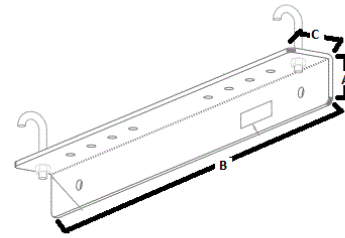

HLS Ladder Tray Installation Accessory

Wall Angle Support

HUBBELL

Features

- HLS Ladder Tray is a modular system that is easily configured for all unique installations
- Ladder tray sections universally work with all ladder tray accessories
- HLS Ladder feature rung spacing every 9" to support and relieve cable stress

Ordering Information

Color	Width	Catalog Number	UPC Number
Black	6-12"	HLX0612	662620819808

Specifications

Material	Steel
Finish	Black
Installation	Mounts to Wall

Accessories

Black Velcro Roll	HVFBK575
9" Velco Strips, Yellow	MCCMV9YL10
Retaining Post, 6", Black	HLP06B
Cable Waterfall, 6"	HLCD06
Protective End Caps	HLCEPK2

Online Resources

Brochure
Customer Drawing
Customer Use Drawing
eCatalog

Dimensions- inches (mm)

A	2" (51)
B	14" (356)
C	2" (51)