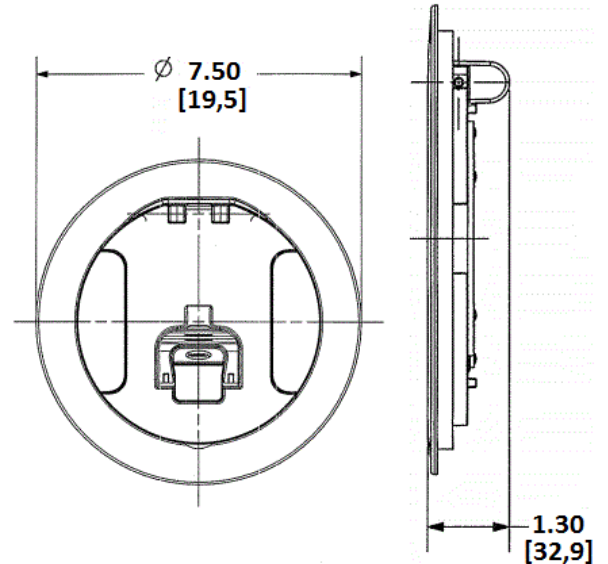

Fire-Rated Poke-Throughs
SystemOne Recessed
6-Inch Diameter Core Hole

HUBBELL

Features

- 180 degree cover opening to lay flat and reduce tripping hazards
- Two hide-away egress cable doors
- Die cast aluminum cover construction for enhanced durability
- UL Scrub Water Compliant
- ADA Compliant

Ordering Information

Style	Finish	UPC Number	Catalog Number
Surface Cover	Black	783585443454	S1R6CVRBLK

Listings

cULus Listed
UL scrub water compliant
UL 514A Listed

Specifications

Cover Material	Die Cast Aluminum
Flange height	0.13 in.
Load Rating	1000 lbs. static load through 3" diameter mandrel (w/ 2x safety factor)
Cover finish	Black powder paint

Related Products

Compatible with S1R6PTFIT

Online Resources

Customer Sales Drawings
eCatalog
Installation Instructions

Dimensions in Inches (mm)

Hubbell Wiring Device-Kellems • Hubbell Incorporated (Delaware) • 40 Waterview Drive • Shelton, CT 06484