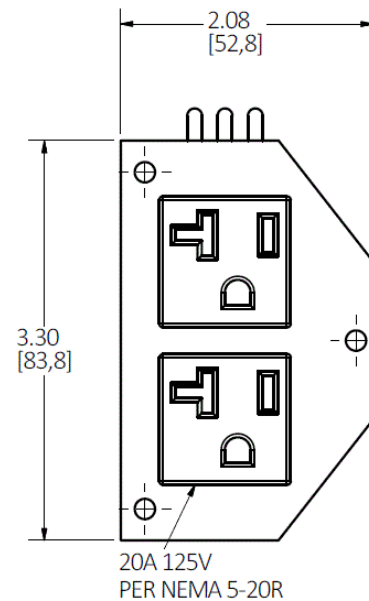

Fire-Rated Poke-Throughs 10" SystemOne Series Perimeter Sub-Plate

HUBBELL

Features

- PreWired Duplex Receptacle with 24" Leads
- Steel Construction
- White Powder Coat Paint
- Includes Necessary Mounting Hardware

Ordering Information

- Two Included with S1R10PTZ Series Kits

Description
SystemOne, 10" Series,
Sub Plate, 1/2 Perimeter,
PreWired Duplex, 24"
Leads

UPC Number 783585547800
Catalog Number S1R10PSPZ

Listings

cULus Listed

Specifications

Material	Pre-Galvanized Steel
Finish	White Paint
Receptacle Housing	Black Thermoplastic
Contacts	Brass
Wire Leads	Insulated #12 Copper Wire

Performance

NEMA Configuration	5-20R
Plate Position	Perimeter

Complementary Products

Fire-Rated Poke-Through	S1R10PTFIT
Divider	S1R10PERIMDIV
Device Bracket	S1R10PSPREPBRKT

Online Resources

Customer Use Drawing
eCatalog
Installation Instructions

Dimensions in Inches (mm)