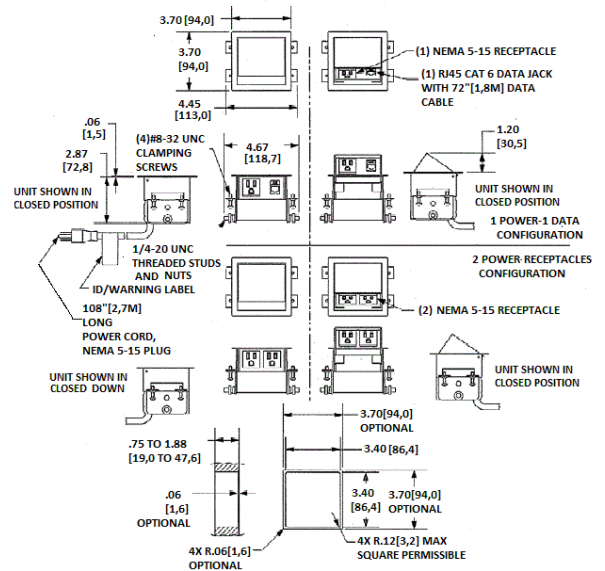

Floor Boxes
Pre-Wired Work Surface Series
Connectivity Boxes

HUBBELL

Ordering Information

Description	Finish	UPC	Catalog Number
One pre-wired 15A	Black	783585315119	WSBA11BK

Specifications

Dimensions	3.7"L x 3.7"W x 2.93"H
------------	------------------------

Online Resources

- Customer Use Drawing
- eCatalog
- Installation Instructions

Dimensions in Inches (mm)

Hubbell Wiring Device-Kellems • Hubbell Incorporated (Delaware) • 40 Waterview Drive • Shelton, CT 06484