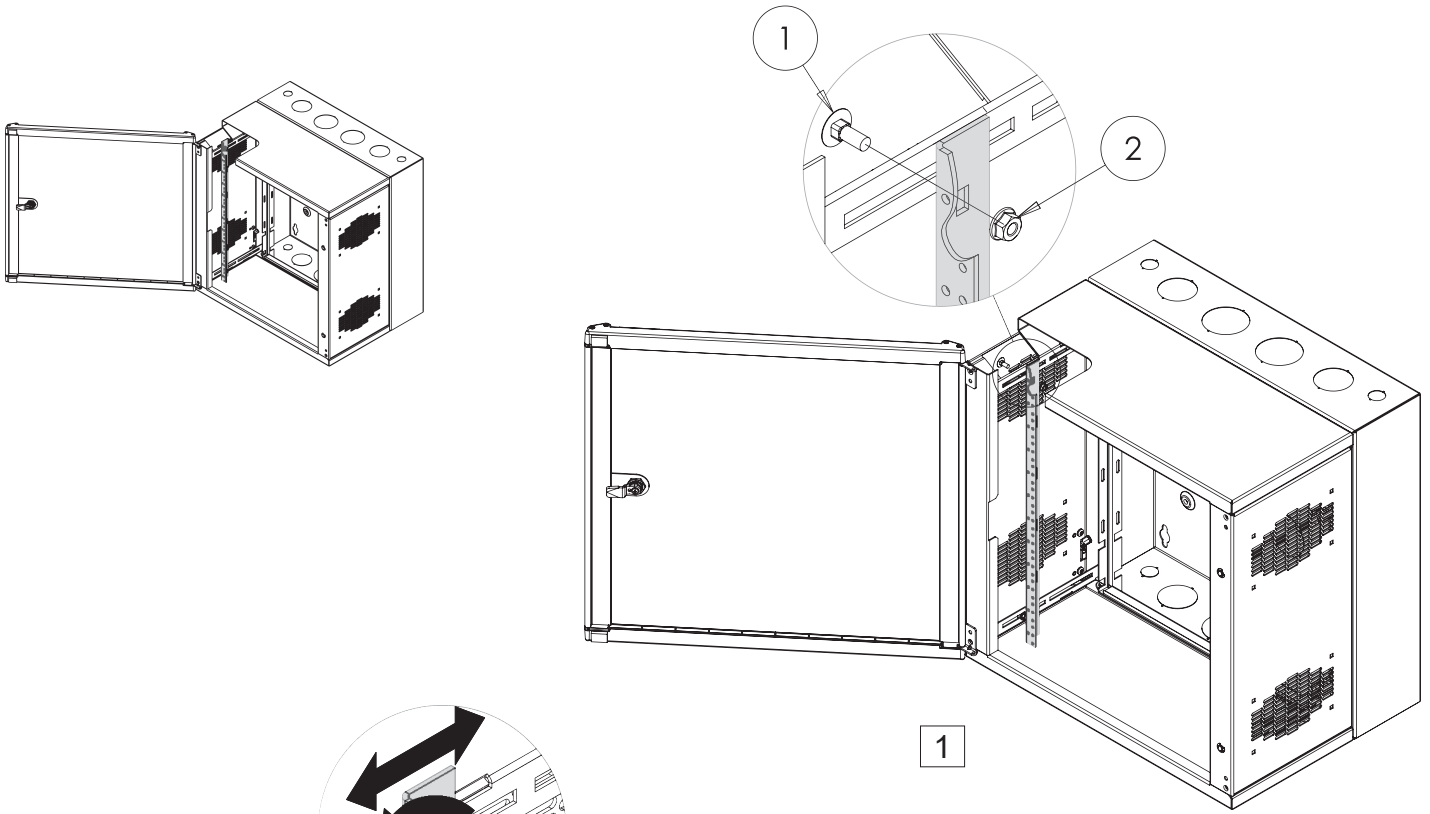

ACCESSPLUS II®

Cable Manager
Rack Angles

1	M6X16	2	M6
			
(4X)		(4X)	
3	10-32X5/8		
			
(0X)			

HOFFMAN