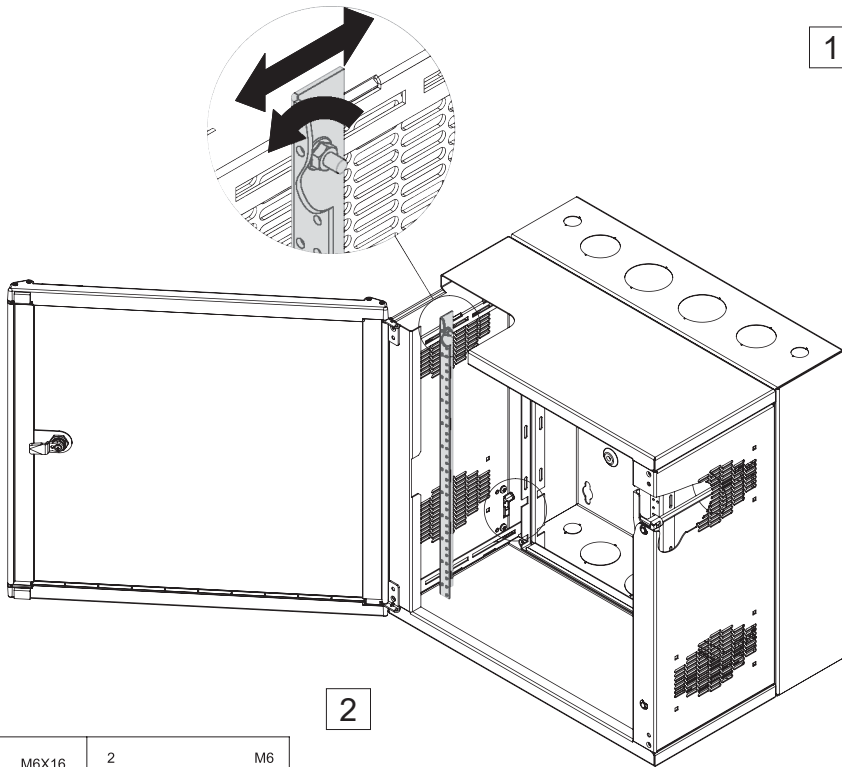

ACCESSPLUS II®

Cable Manager
Rack Angles

1	M6X16	2	M6
			
(4X)		(4X)	
3	10-32X5/8		
			
(0X)			

HOFFMAN