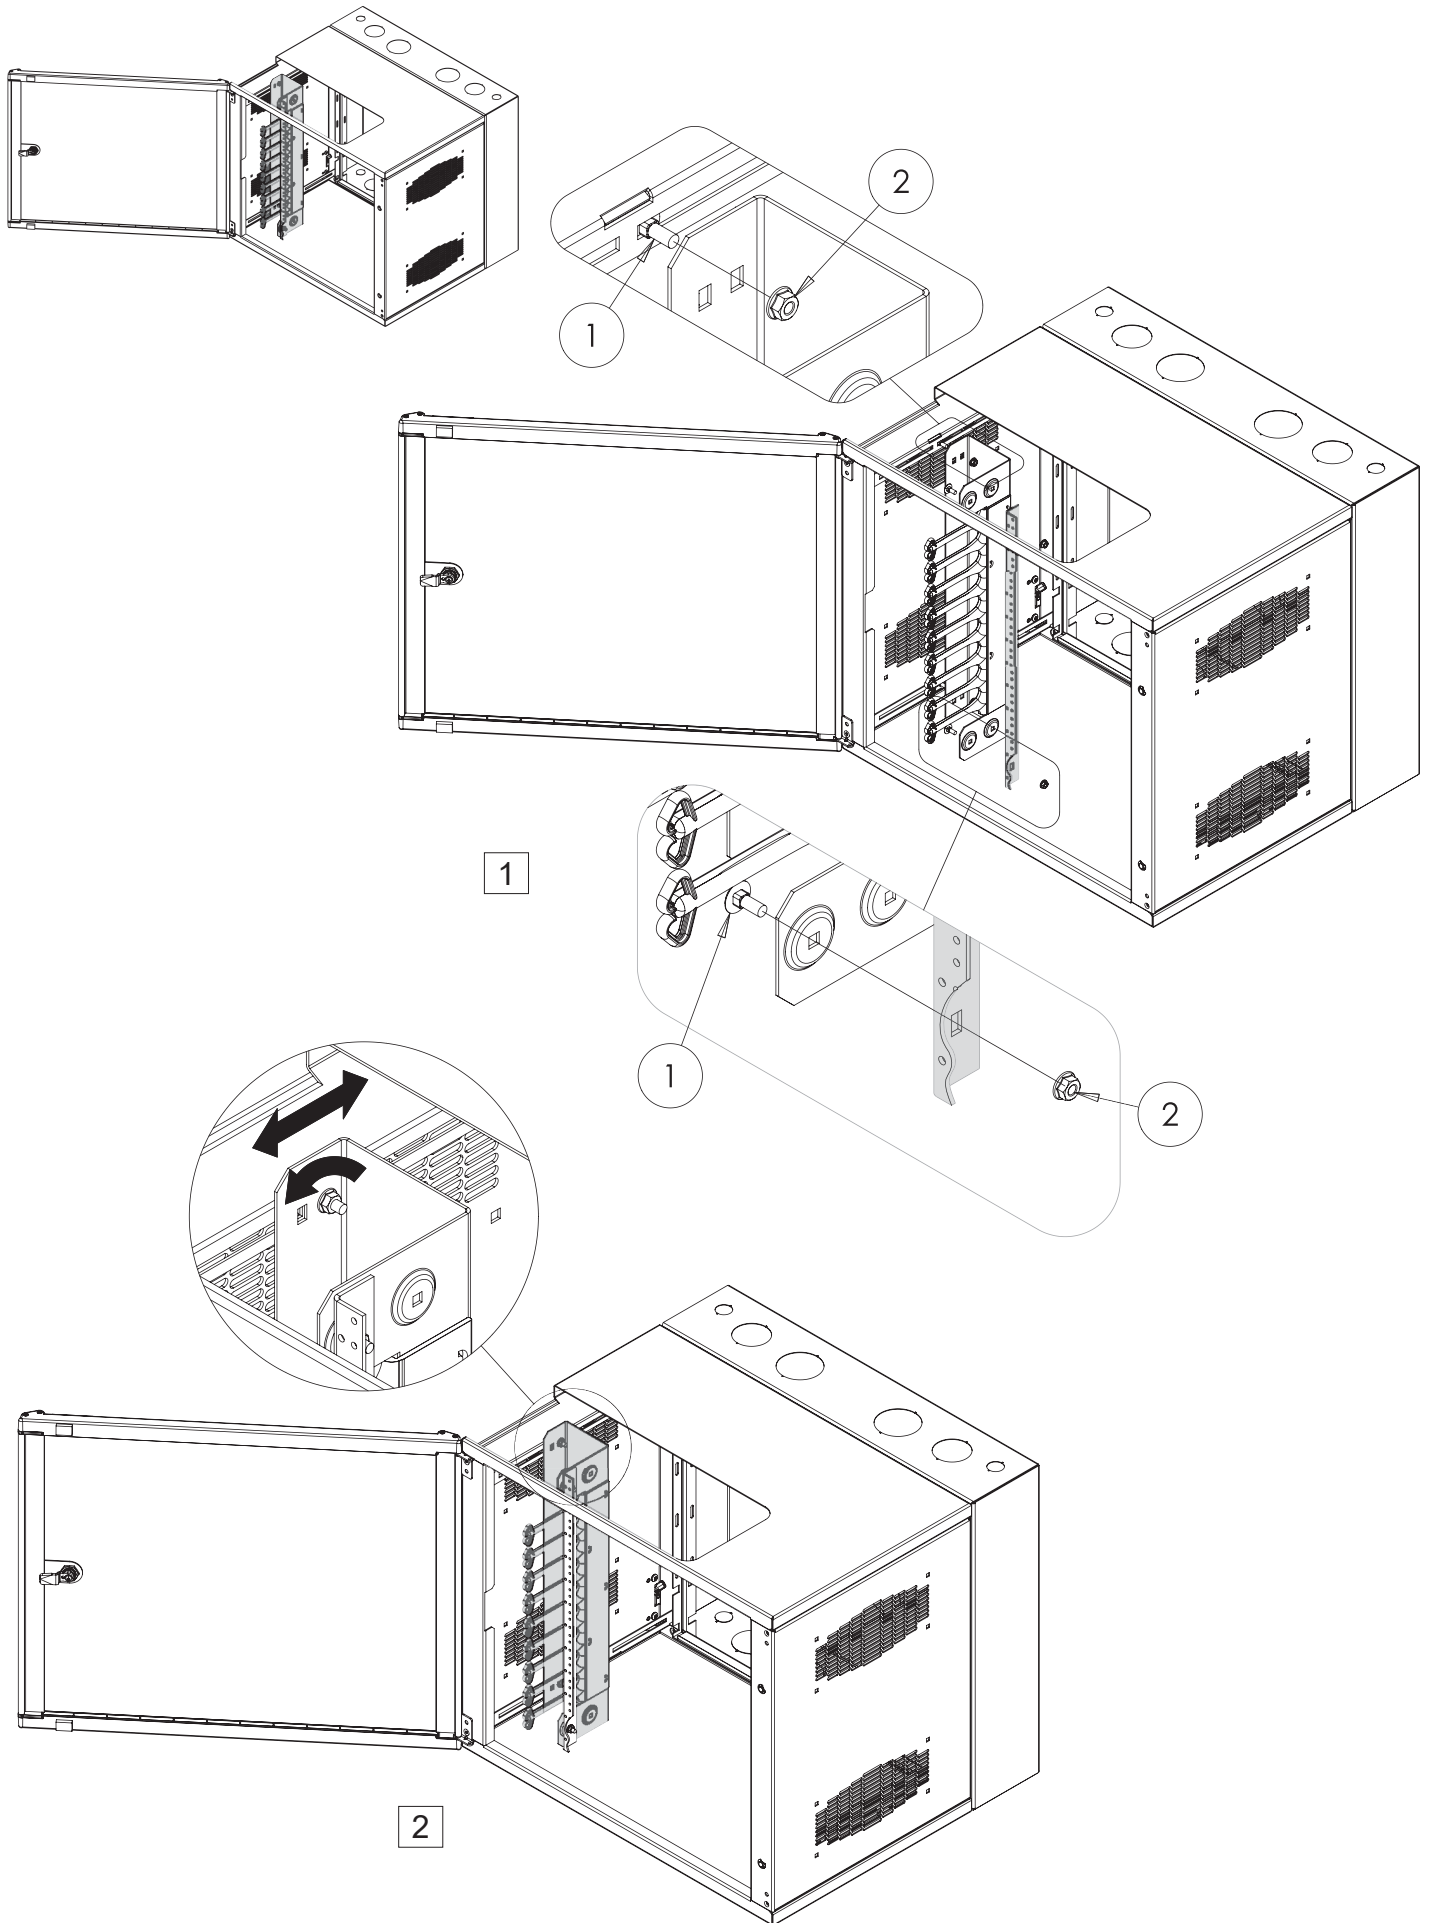

ACCESSPLUS II®

Cable Manager
Rack Angles

1	M6X16	2	M6
			
(4X)		(4X)	
3	10-32X5/8		
			
(0X)			

HOFFMAN