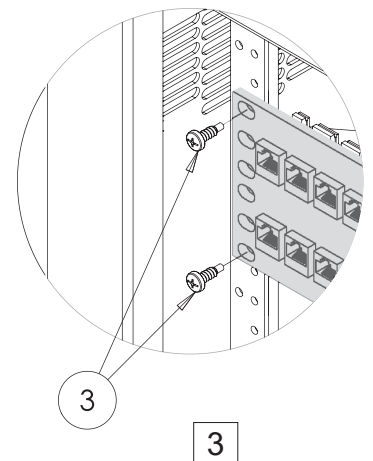

ACCESSPLUS II®

Cable Manager
Rack Angles

1	M6X16	2	M6
			
(4X)		(4X)	
3	10-32X5/8		
			
(0X)			

HOFFMAN