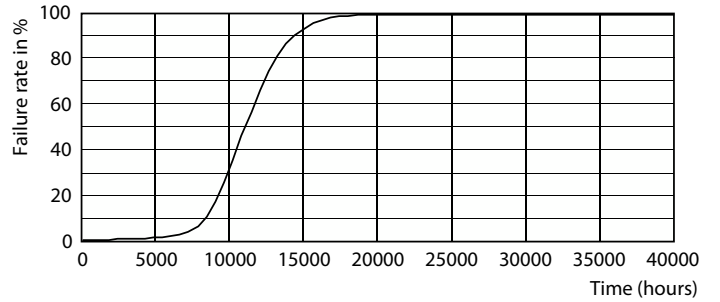

Specialty Lamps

Lifetime

Lumen Maintenance Diagram - 8A19/LED/ORANGE/P/ND 120V 4/1FB

Life Expectancy Diagram - 8A19/LED/ORANGE/P/ND 120V 4/1FB