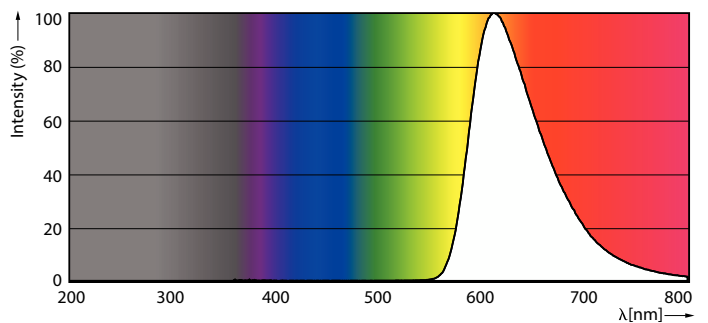

Photometric data

Spectral Power Distribution Colour - 8A19/LED/ORANGE/P/ND 120V 4/1FB

General uniform lighting - 8A19/LED/ORANGE/P/ND 120V 4/1FB