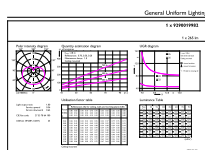

## Photometric data

Light Distribution Diagram - 8A19/LED/ORANGE/P/ND 120V 4/1FB

Spectral Power Distribution Colour - 8A19/LED/ORANGE/P/ND 120V 4/1FB

General uniform lighting - 8A19/LED/ORANGE/P/ND 120V 4/1FB