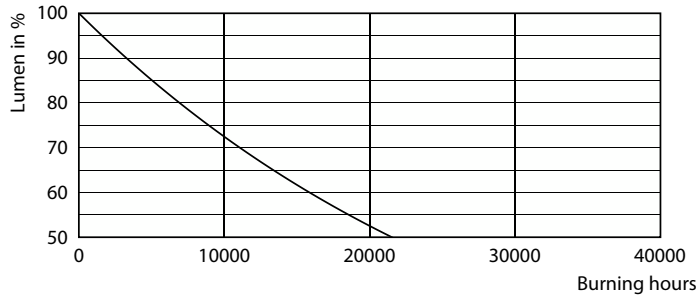

Specialty Lamps

Lifetime

Lumen Maintenance Diagram - 8A19/LED/ORANGE/P/ND 120V 4/1FB

Life Expectancy Diagram - 8A19/LED/ORANGE/P/ND 120V 4/1FB