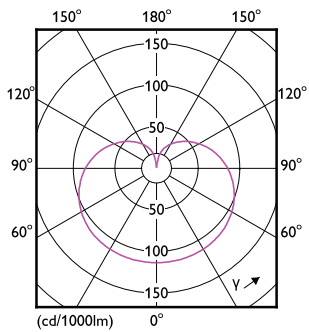

Photometric data

Light Distribution Diagram - 8A19/LED/ORANGE/P/ND 120V 4/1FB

General uniform lighting - 8A19/LED/ORANGE/P/ND 120V 4/1FB