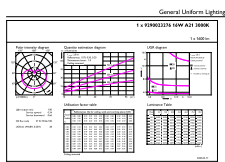

Photometric data

General uniform lighting - 16A21/PER/930/P/GU24/DIM 4/1FB T20

Light Distribution Diagram