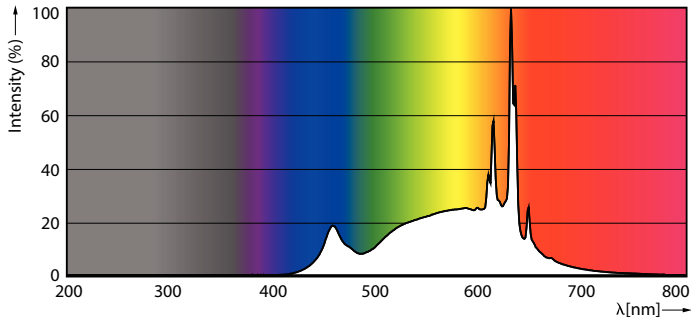

CorePro Plastic (Dimmable) A-Shape Lamps

Photometric data

Spectral Power Distribution Colour - 16A21/PER/930/P/GU24/DIM 4/1FB T20