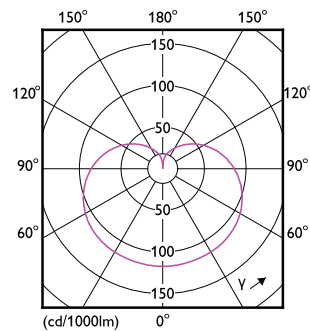

## Dimensional drawing

Product	D	C
16A21/PER/930/P/GU24/DIM 4/1FB T20	77 mm	140 mm

## Photometric data