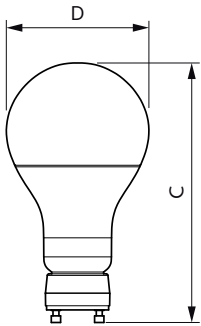

## Dimensional drawing

Product	D	C
16A21/PER/930/P/GU24/DIM 4/1FB T20	77 mm	140 mm