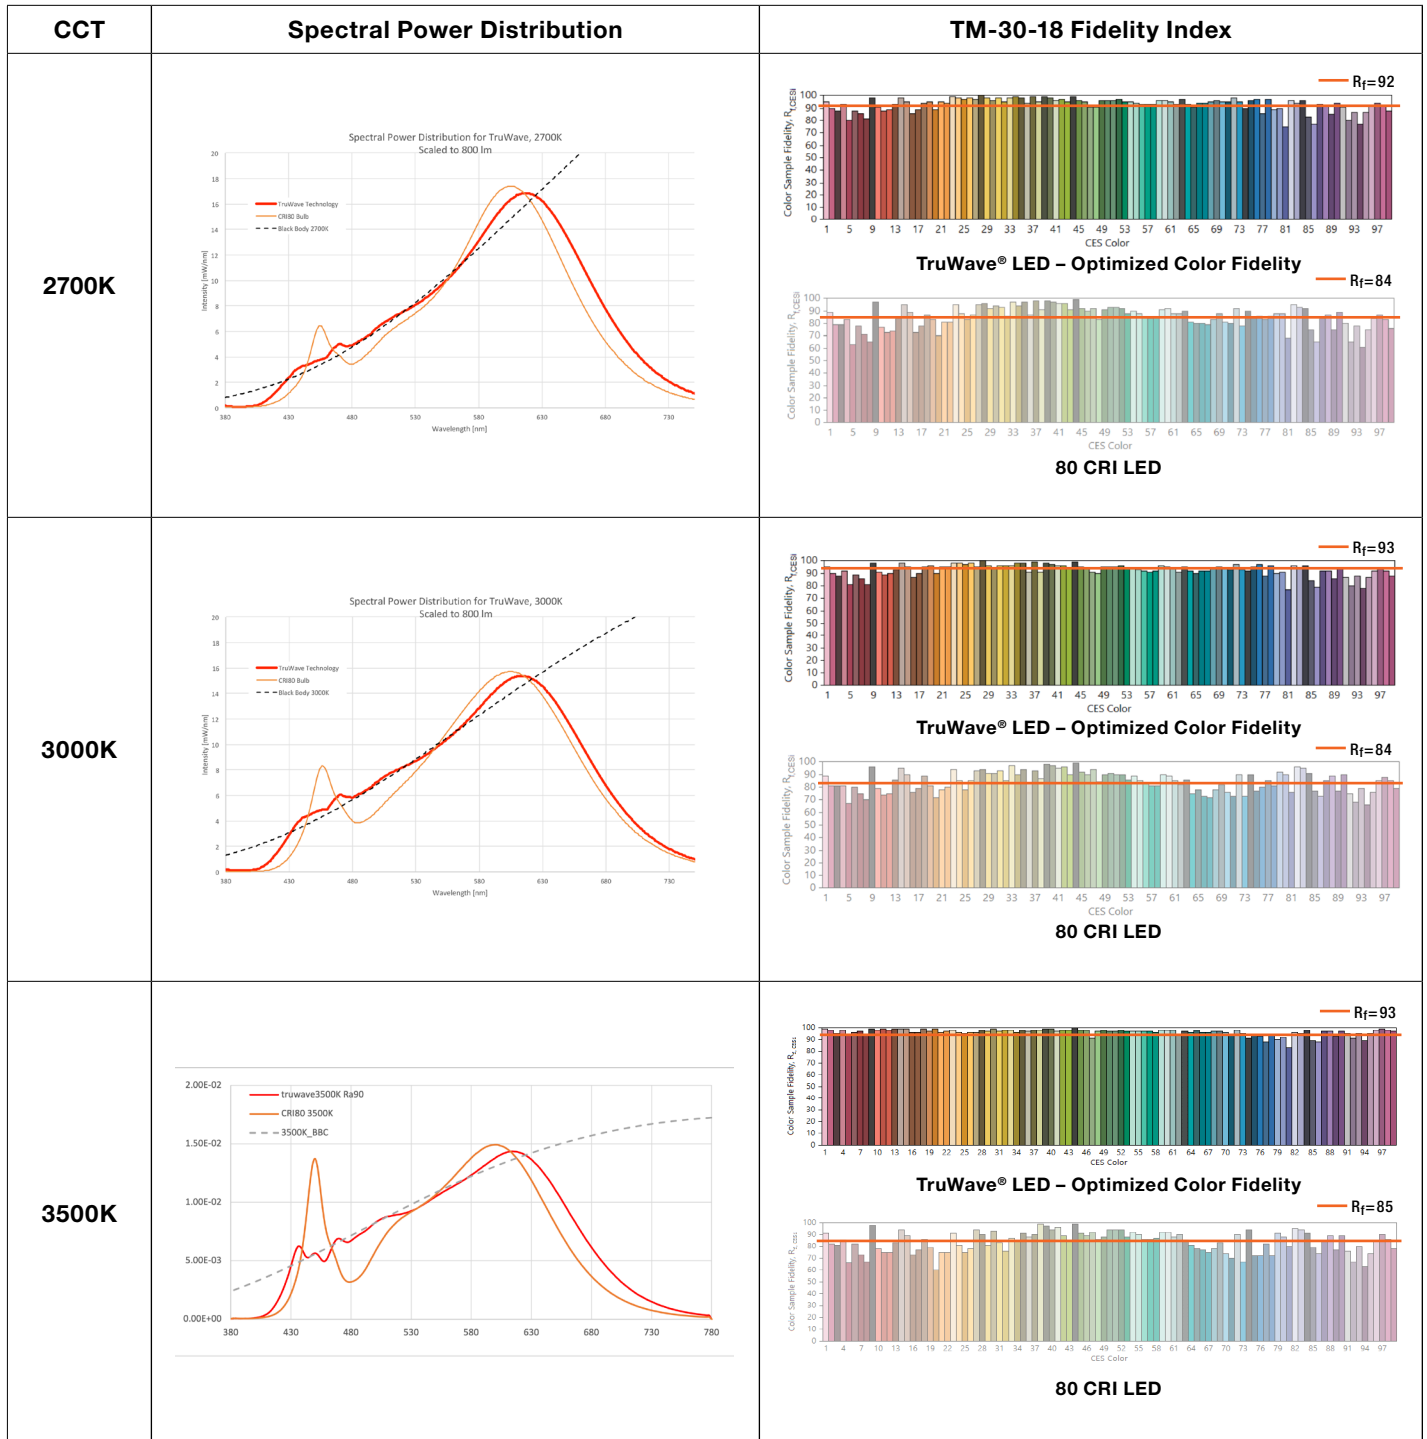

Color Quality Comparison