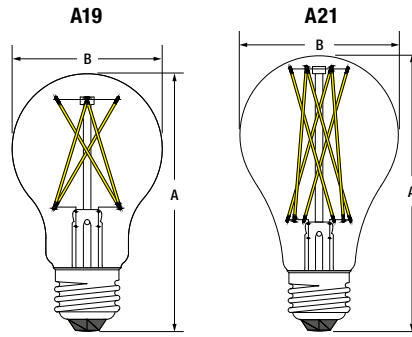

- cULus
- cETLus
- RoHS
- Lead Free
- FCC*
- ENERGY STAR®
- California Title 20

*FCC Title 47 CFR, Part 15 Subpart B Class B

Catalog #	Type
Project	
Comments	
Prepared by	

Ordering Guide

LED	XX	AXX	DIM	XX	9	XX	13Y	TL	RPX
LED	Wattage 5 = 5 Watts 5.5 = 5.5 Watts 8 = 8 Watts 11 = 11 Watts 15 = 15 Watts	Lamp Type A19, A21	DIM = Dimmable	Bulb Finish CL = Clear O = Omnidirectional	CRI 9 = 90+	Color Temperature 27 = 2700K 30 = 3000K 35 = 3500K 40 = 4000K 50 = 5000K	Lamp Life 13Y = 13 Year Life	TL = TruWave® Technology	RP = 1PK Retail RP2 = 2PK Retail RP4 = 4PK Retail RP6 = 6PK Retail

Physical Information

	(A) Height inches (mm)	(B) Diameter inches (mm)
A19	4.05 (103)	2.36 (60)
A21	4.57 (116)	2.64 (67)

Color Quality Comparison

Color Quality Comparison (continued)

CCT	Spectral Power Distribution	TM-30-18 Fidelity Index
4000K		
5000K		