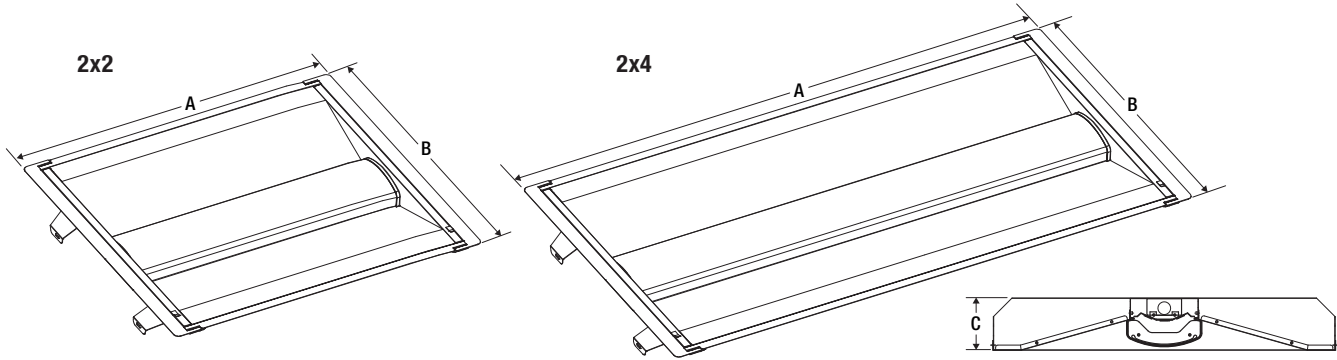

*Made To Order

Photometrics

Average Illuminance (FC) at 30" AFF and avg/min uniformity

80/50/20 Reflectances

Calculations are based on 110ft x 50ft area

			8 ft Mounting Height			10 ft Mounting Height			12 ft Mounting Height		
			On Center Fixture Spacing								
			8'x10'	10'x10'	10'x12'	8'x10'	10'x10'	10'x12'	8'x10'	10'x10'	10'x12'
2'x2'	23W	RDORKIT3A/023UNVD835/22U/WH	36fc/1.5	30fc/1.3	25fc/1.9	35fc/1.5	29fc/1.4	24fc/1.7	34fc/1.6	28fc/1.5	23fc/1.7
		RDORKIT3A/023UNVD840/22U/WH	36fc/1.5	30fc/1.3	25fc/1.9	35fc/1.5	29fc/1.4	24fc/1.7	34fc/1.6	28fc/1.5	23fc/1.7
		RDORKIT3A/023UNVD850/22U/WH	36fc/1.5	30fc/1.3	25fc/1.9	35fc/1.5	29fc/1.4	24fc/1.7	34fc/1.6	28fc/1.5	24fc/1.7
2'x4'	33W	RDORKIT3A/033UNVD835/24U/WH	50fc/1.5	41fc/1.3	35fc/1.9	48fc/1.6	40fc/1.4	34fc/1.7	46fc/1.6	39fc/1.5	32fc/1.7
		RDORKIT3A/033UNVD840/24U/WH	50fc/1.5	42fc/1.3	35fc/1.9	49fc/1.6	41fc/1.4	34fc/1.7	47fc/1.6	39fc/1.5	33fc/1.7
		RDORKIT3A/033UNVD850/24U/WH	50fc/1.5	42fc/1.3	35fc/1.9	49fc/1.6	41fc/1.4	34fc/1.7	47fc/1.6	39fc/1.5	33fc/1.7

Physical Information

Luminaire Description	(A) Length (in.)	(B) Width (in.)	(C) Height (in.)
2x2	23.8	23.9	2.4
2x4	47.8	23.9	2.4

LEDVANCE LLC
 181 Ballardvale Street, Suite 203
 Wilmington, MA 01887 USA
 Phone 1-800-LIGHTBULB (1-800-544-4828)
 www.ledvanceUS.com