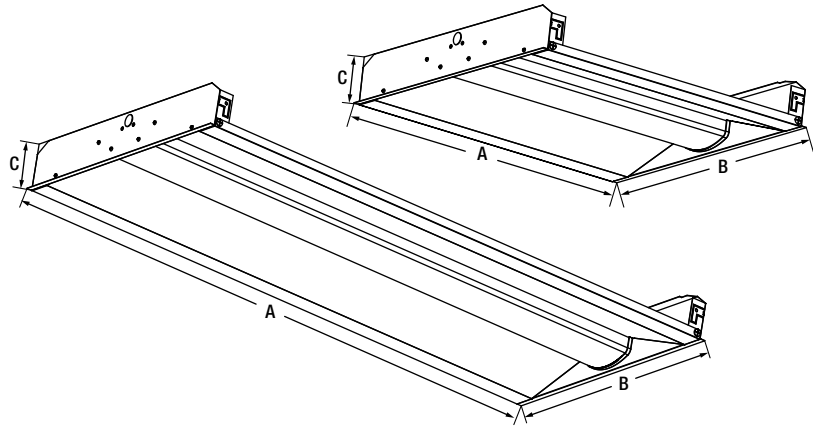

## Physical Information

Lamp Description	(A) Length in (mm)	(B) Width	(C) Height
2x2	23.7" (604)	23.7" (604)	3.6" (92)
2x4	47.7" (1213)	23.7" (604)	3.6" (92)