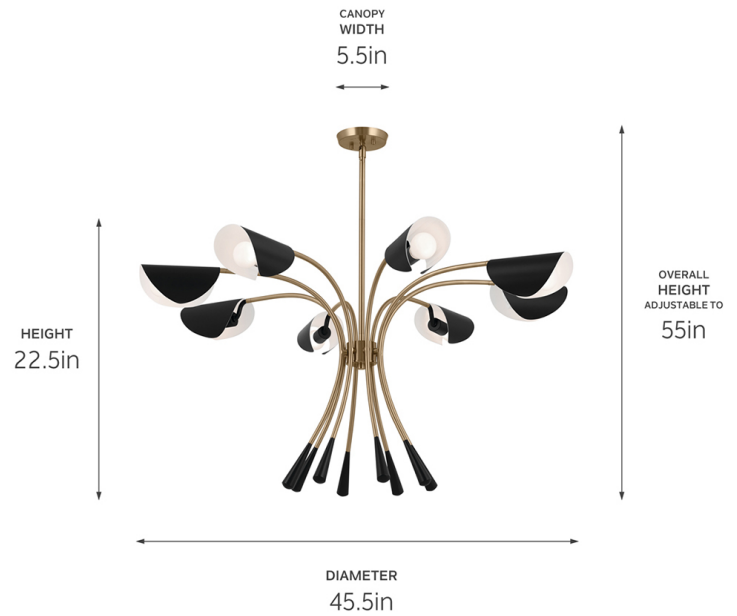

SPECIFICATIONS

Certifications/Qualifications

Prop65	Yes
Location Rating	Dry kichler.com/warranty

Dimensions

Height	22.5"
Overall Height	55"
Weight	24.5 LBS
Canopy Width	5.5"
Canopy Depth	0.75"

Electrical

Input Voltage	120 V

Light Source

Light Source	Bulb
Lamp Included	Not Included
# Of Bulbs/LED Modules	8
Max Or Nominal Watt	60 W
Lamp Type	A, G25
Socket Type	E26 (Medium)
Dimmable	Yes
Dimmable Notes	Dimmable When Used With Dimmer Switch (sold Separately); When Using LED Bulbs, See Bulb Manufacturer Dimming Specifications.

Mounting/Installation

Interior/Exterior	Interior Product
Mounting Weight	24.5 LBS
Lead Wire Length	144
Wire Connectors	Wire Nuts

FIXTURE ATTRIBUTES

Housing/Glass

Primary Material	Steel
Shade Included	Yes
Shade Description	Metal Unique Shade
Shade Dimensions	8 DIA X 4 H
Max Stem Tilt	90 °

Product/Ordering Information

SKU	52560CPZBK
Finish	Champagne Bronze™
UPC	783927031851

Finishes

- Champagne Bronze™ | Black
- Champagne Bronze™ | White
- Satin Nickel | Black