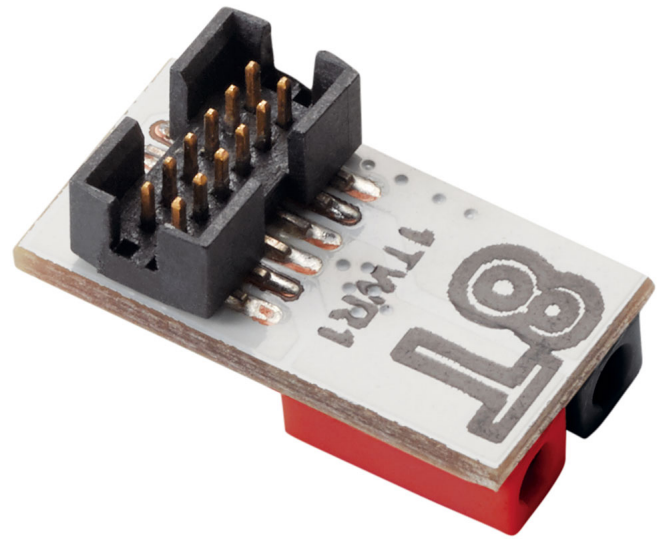

SPECIFICATIONS

Certifications/Qualifications

ADA Compliant	No
Prop65	No
Dark Sky Compliant	No
Location Rating	Dry
	kichler.com/warranty

Dimensions

Height	0.25"
Length	0.5"
Width	0.25"
Weight	0.01 LBS

Electrical

Input Voltage	24 V
---------------	------

Light Source

Dimmable	No
----------	----

Mounting/Installation

Interior/Exterior	Interior Product
Mountable On Wall Or Ceiling	No
Mounting Weight	0.01 LBS
Modular	No

FIXTURE ATTRIBUTES

Housing/Glass

Primary Material	Plastic
Shade Included	No

Product/Ordering Information

Sku	8T1TWR1WH
Finish	White Material (Not Painted)
UPC	783927575546

Finishes

- White Material (Not Painted)