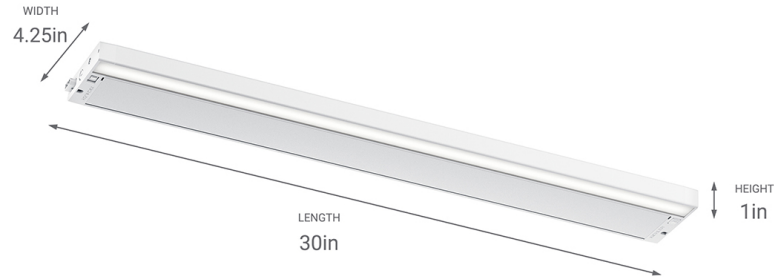

SPECIFICATIONS

Certifications/Qualifications

ADA Compliant	No
Prop65	No
Dark Sky Compliant	No
Location Rating	Dry
	kichler.com/warranty

Dimensions

Height	1"
Length	30"
Width	4.25"
Weight	2.5 LBS

Electrical

Input Voltage	120 V

Light Source

Light Source	Integrated LED
Lamp Included	Integrated
Max Wattage/Range	16
Dimmable	Yes

Photometrics

Color Rendering Index	93
Color Temperature Range	2700 K
Delivered Lumens	1000
Delivered Efficacy (Lumens/Watt)	55

Mounting/Installation

Interior/Exterior	Interior Product
Mountable On Wall Or Ceiling	No
Modular	Yes
Wire Connectors	Wire Nuts

FIXTURE ATTRIBUTES

Housing/Glass

Primary Material	Aluminum
Diffuser Description	Lens
Shade Included	No

Product/Ordering Information

Sku	6UCSK30WHT
Finish	Textured White
UPC	783927525732

Finishes

- Bronze Textured
- Nickel Textured
- Textured White