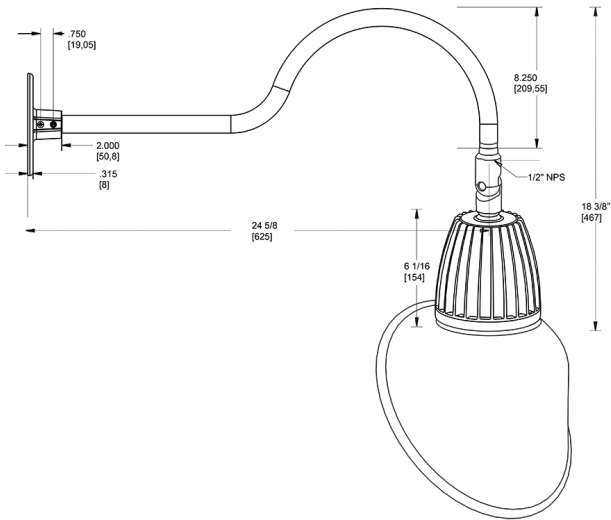

Dimensions

Features

- Adjustable 45° swivel joint
- Superior heat sink
- Die-cast aluminum housing
- 5-Year, No-Compromise Warranty

Ordering Matrix

Family	Wattage	Color Temp	Reflector	Shade	ShadeSize	Finish
GN1LED	26	Y	R	AC		B
	26 = 26W 13 = 13W	Y = 3000K Warm N = 4000K Neutral	Blank = Flood R = Rectangular S = Spot	AC = Angled Cone	11 = 11" Blank = 15"	R = Red I = Ivory BWN = Brown BL = Royal Blue LB = Light Blue YL = Yellow G = Hunter Green S = Silver A = Bronze W = White B = Black