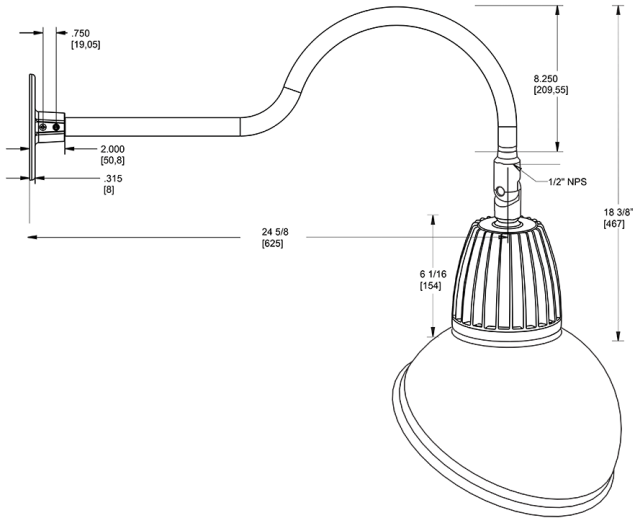

Dimensions

Features

- Adjustable 45° swivel joint
- Superior heat sink
- Die-cast aluminum housing
- 5-Year, No-Compromise Warranty

Ordering Matrix

Family	Wattage	Color Temp	Reflector	Shade	ShadeSize	Finish
GN1LED	13	N		AD	11	W
	26 = 26W 13 = 13W	Y = 3000K Warm N = 4000K Neutral	Blank = Flood R = Rectangular S = Spot	AD = Angled Dome	11 = 11" Blank = 15"	R = Red I = Ivory BWN = Brown BL = Royal Blue LB = Light Blue YL = Yellow G = Hunter Green S = Silver A = Bronze W = White B = Black