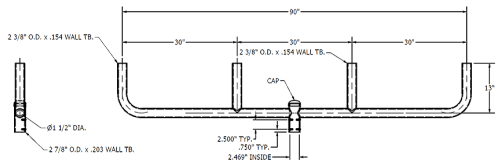

2"

Tenon Outside Diameter:

2 3/8"

Pole/Tenon Size:

2 3/8"

Vertical:

13"

Spacing:

30"

Number of Lights:

4

Finish:

Formulated for high durability and long-lasting color

Dimensions

Features

- Easy, secure floodlight mounting
- Double Reinforced weld joints