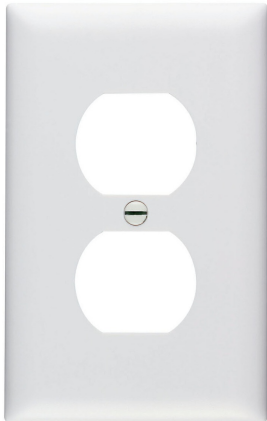

Pass and Seymour  
TradeMaster® 1-Gang Nylon Wall Plate, Duplex Receptacle Openings, White  
Part No. TP8W

Trademaster, single gang, duplex wall plate molded of rugged, practically indestructible self-extinguishing nylon. It is preferred for hospital, industrial, institutional, and other high-abuse applications. Available in Ivory, White, Brown, Gray, Black, Blue, Orange, Red, and Light Almond.

## Features & Benefits

Molded of rugged, practically indestructible self-extinguishing nylon. ('TP' series only.)

Available in Ivory, White, Brown, Gray, Black, Blue, Orange, Red, and Light Almond.

Nominal thickness, .070 inch.

Available in 'TP' series, extra 3/16 inch width and height than Standard size plates: and 'TPJ' series, extra 3/16 inch width and height than Junior-Jumbo size plates.

Preferred for hospital, industrial, institutional, and other high-abuse applications.

### General Info

Product Line	Pass & Seymour	Color	White
Finish	Matte	UPC Number	785007274554
Country Of Origin	United States	Material	Nylon
Construction	Plastic	Wall Plate Size	Standard Size
Wall Plate Type	Duplex Receptacle	Application Sector	Commercial, Residential
Standard	CSA, UL514	Warranty Type	1-Year Limited Warranty
Type	Wall Plate		