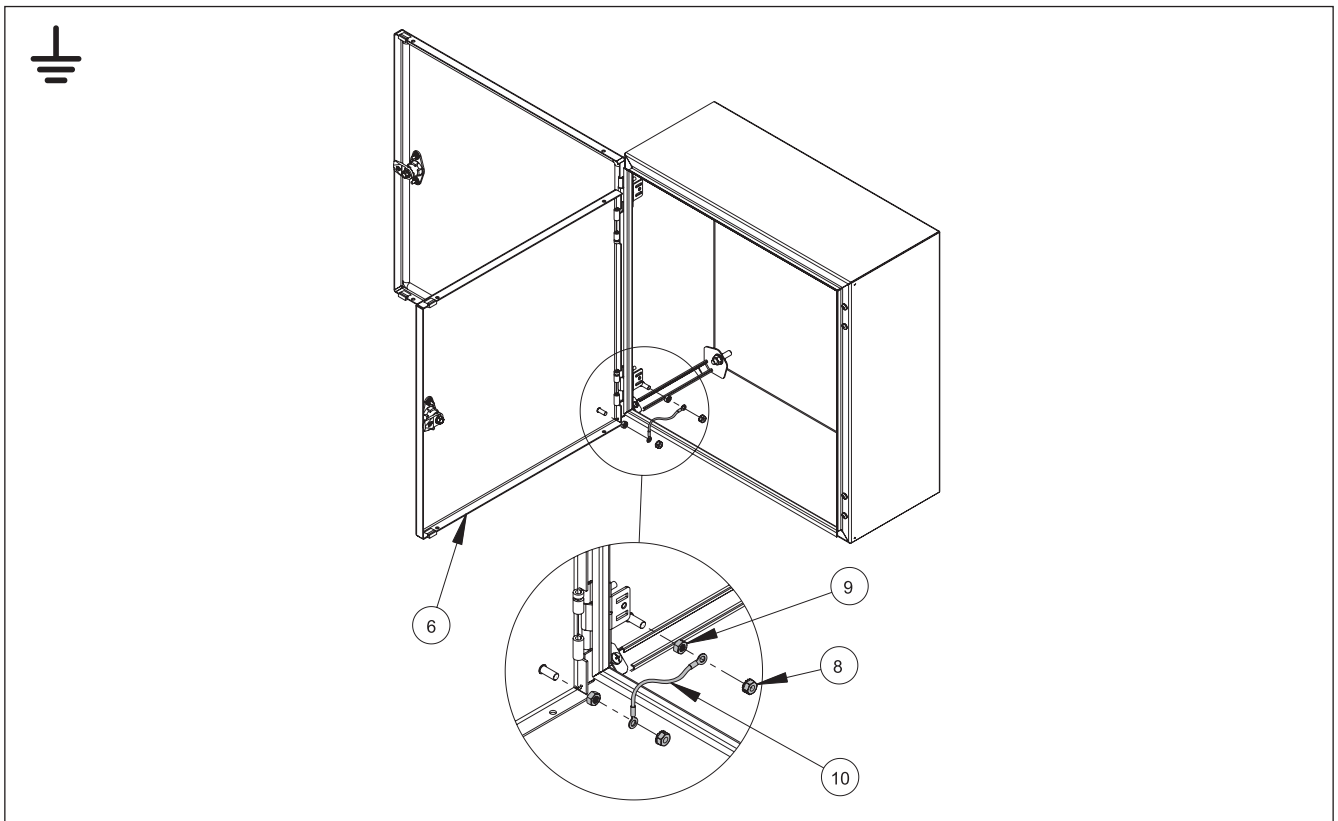

Our powerful portfolio of brands:

CADDY ERICO HOFFMAN ILSCO SCHROFF TRACHTE