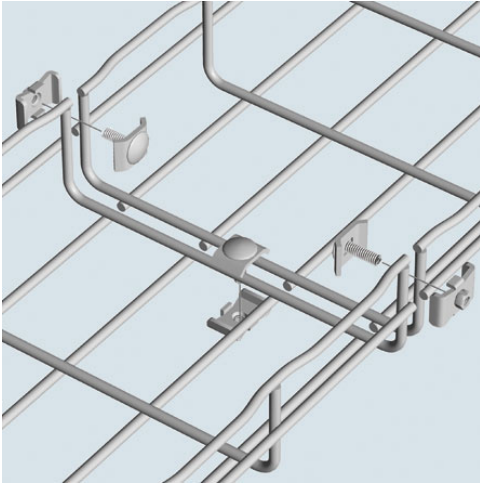

Cablofil
Splice Washer Kit-Geomet (50 Pcs) [943216]
Part No. SWKDC

Cablofil Wiremesh Cable Tray concept based upon performance, safety and economy

Features & Benefits

Cablofil's Wiremesh Cable Tray concept is based on performance, safety, and economy. These three qualities make the Cablofil Wiremesh Cable Tray system preferred by installers

Cablofil adapts to the most complex configurations

Structure provides maximum strength for minimum weight

Ease of creating fittings on-site

Wide range of unique and universal accessories

Complete freedom in routing

Exceptionally fast installation

Specifications

General Info

Product Line	Cablofil	Finish	Geomet
UPC Number	800388018778	Country Of Origin	China
Material	Carbon Steel	Application Sector	Commercial, Industrial
Type	Accessories		

Dimensions

Product Width US	4.0 in	Product Weight US	3.129 lb
Product Volume US	0.024 cu ft	Product Depth US	8.25 in
Product Height US	1.25 in		

Additional Information

Product Environmental Profile	Yes
-------------------------------	-----
