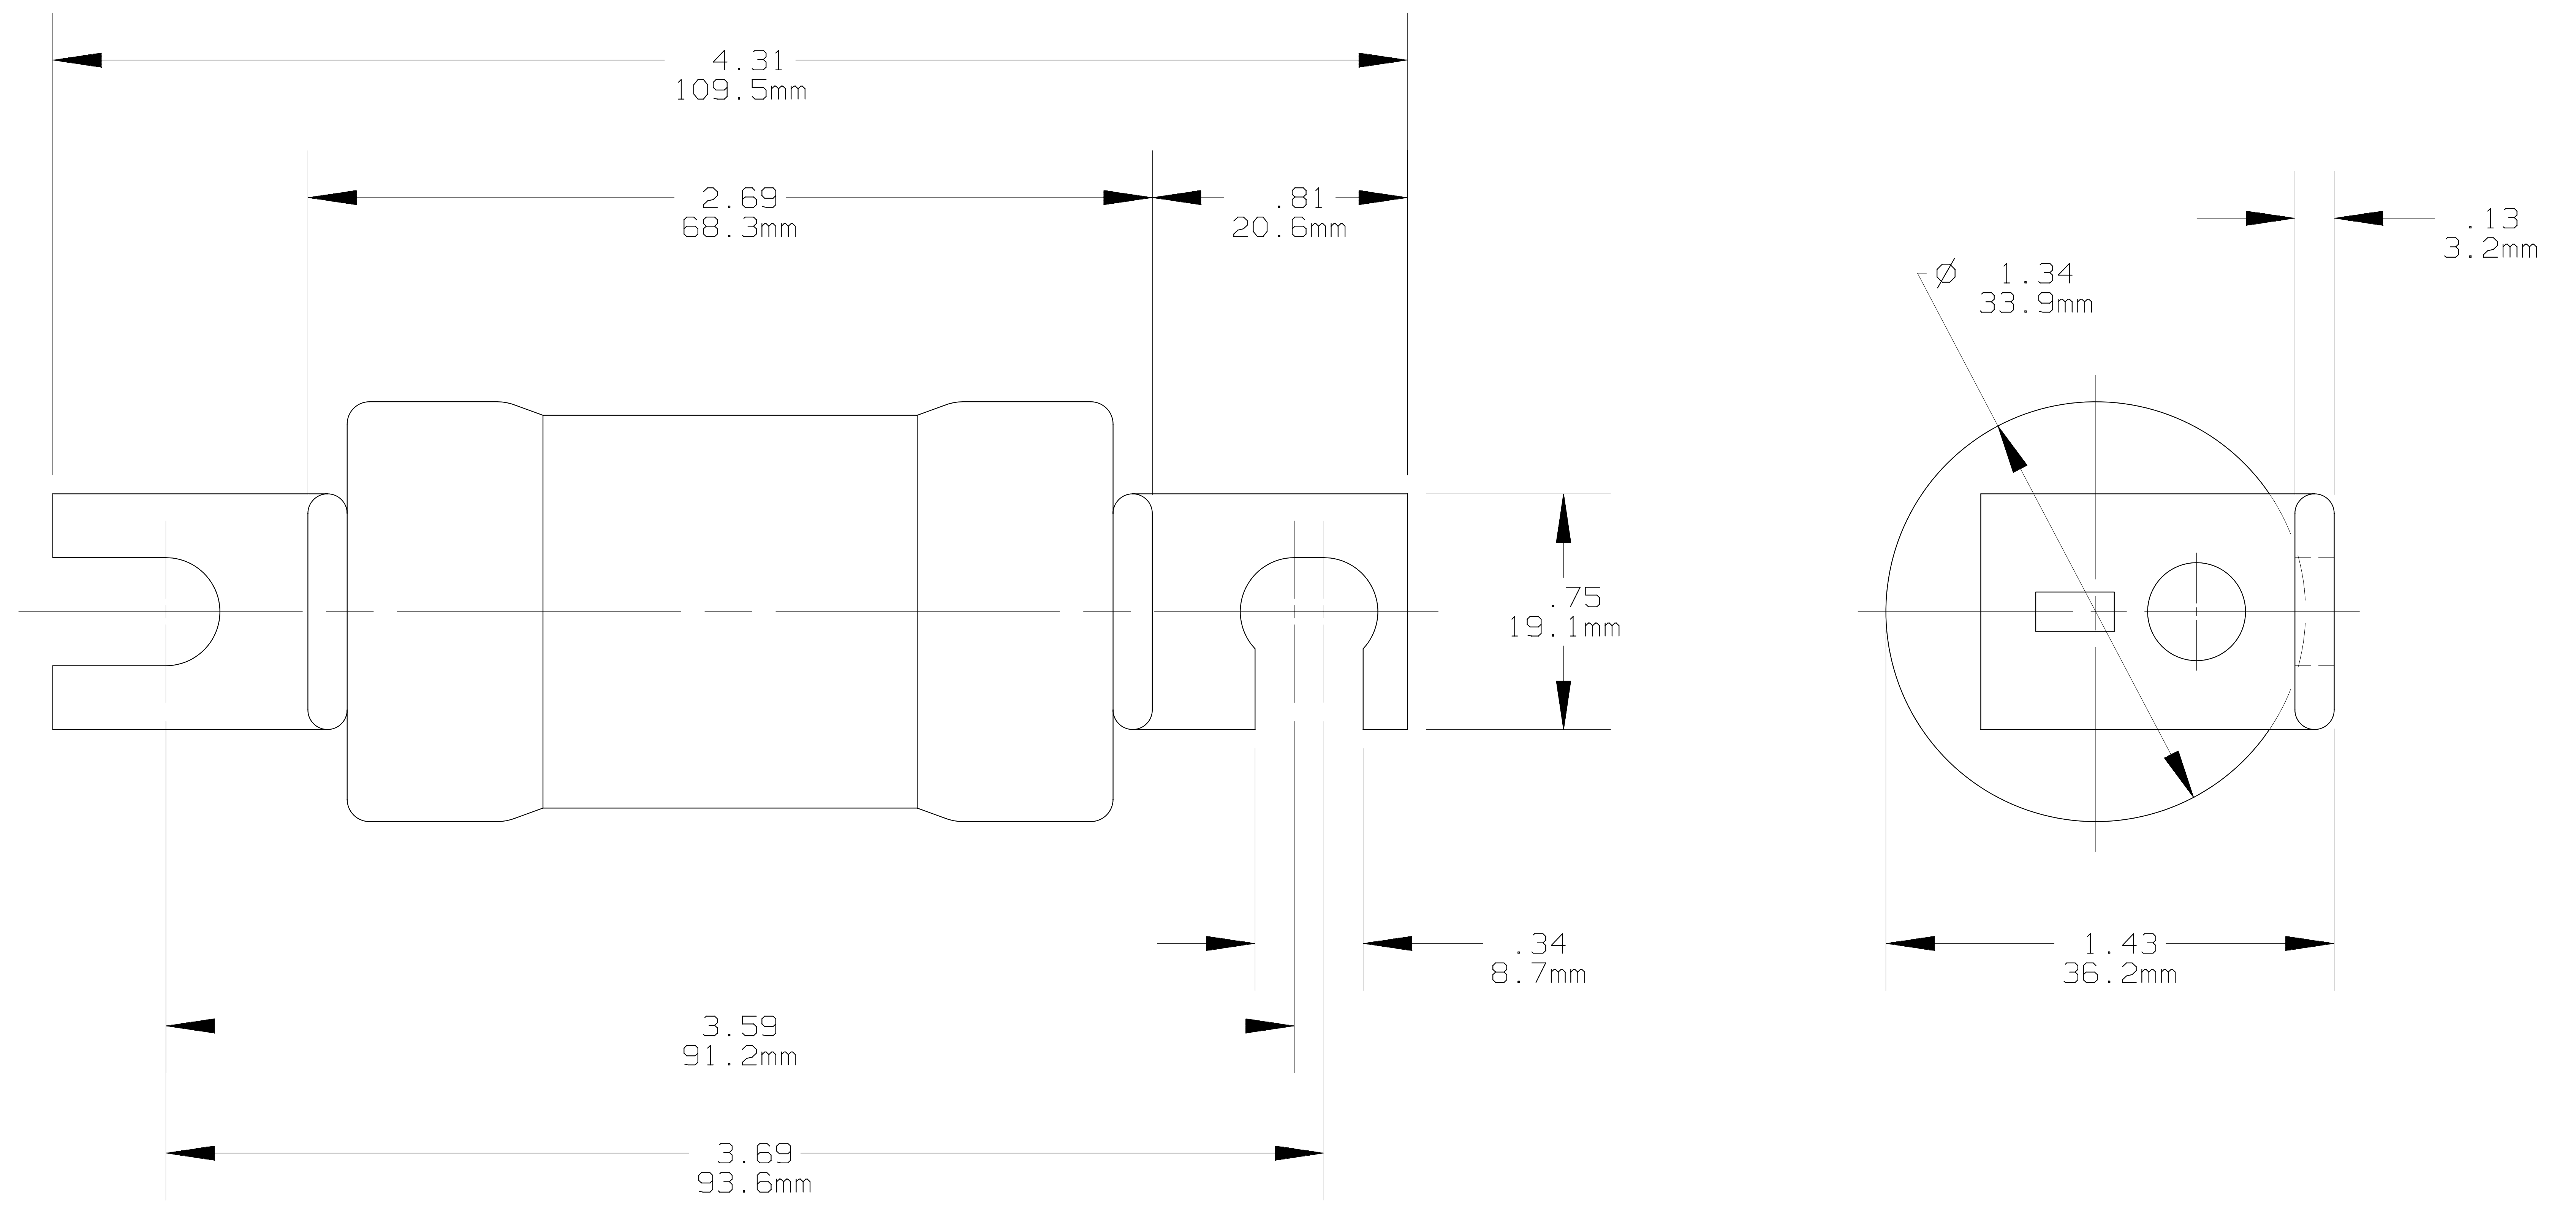

REV	DATE	ECO	DESCRIPTION	BY	CK	APP
-	12/01/10	NA	INITIAL RELEASE	GDR	NA	NA

MERSEN USA NEWBURYPORT-MA, LLC
 374 MERRIMAC STREET
 NEWBURYPORT, MA 01950

FES(80-100)

OUTLINE DIMENSIONS
 NOT TO BE USED FOR PRODUCTION

CLASS C FORM II

80-100A 600VAC.460VDC

701592

PRODUCT MANAGER
 SIGN:
 DATE:

DESIGN ENGINEER
 SIGN:
 DATE: