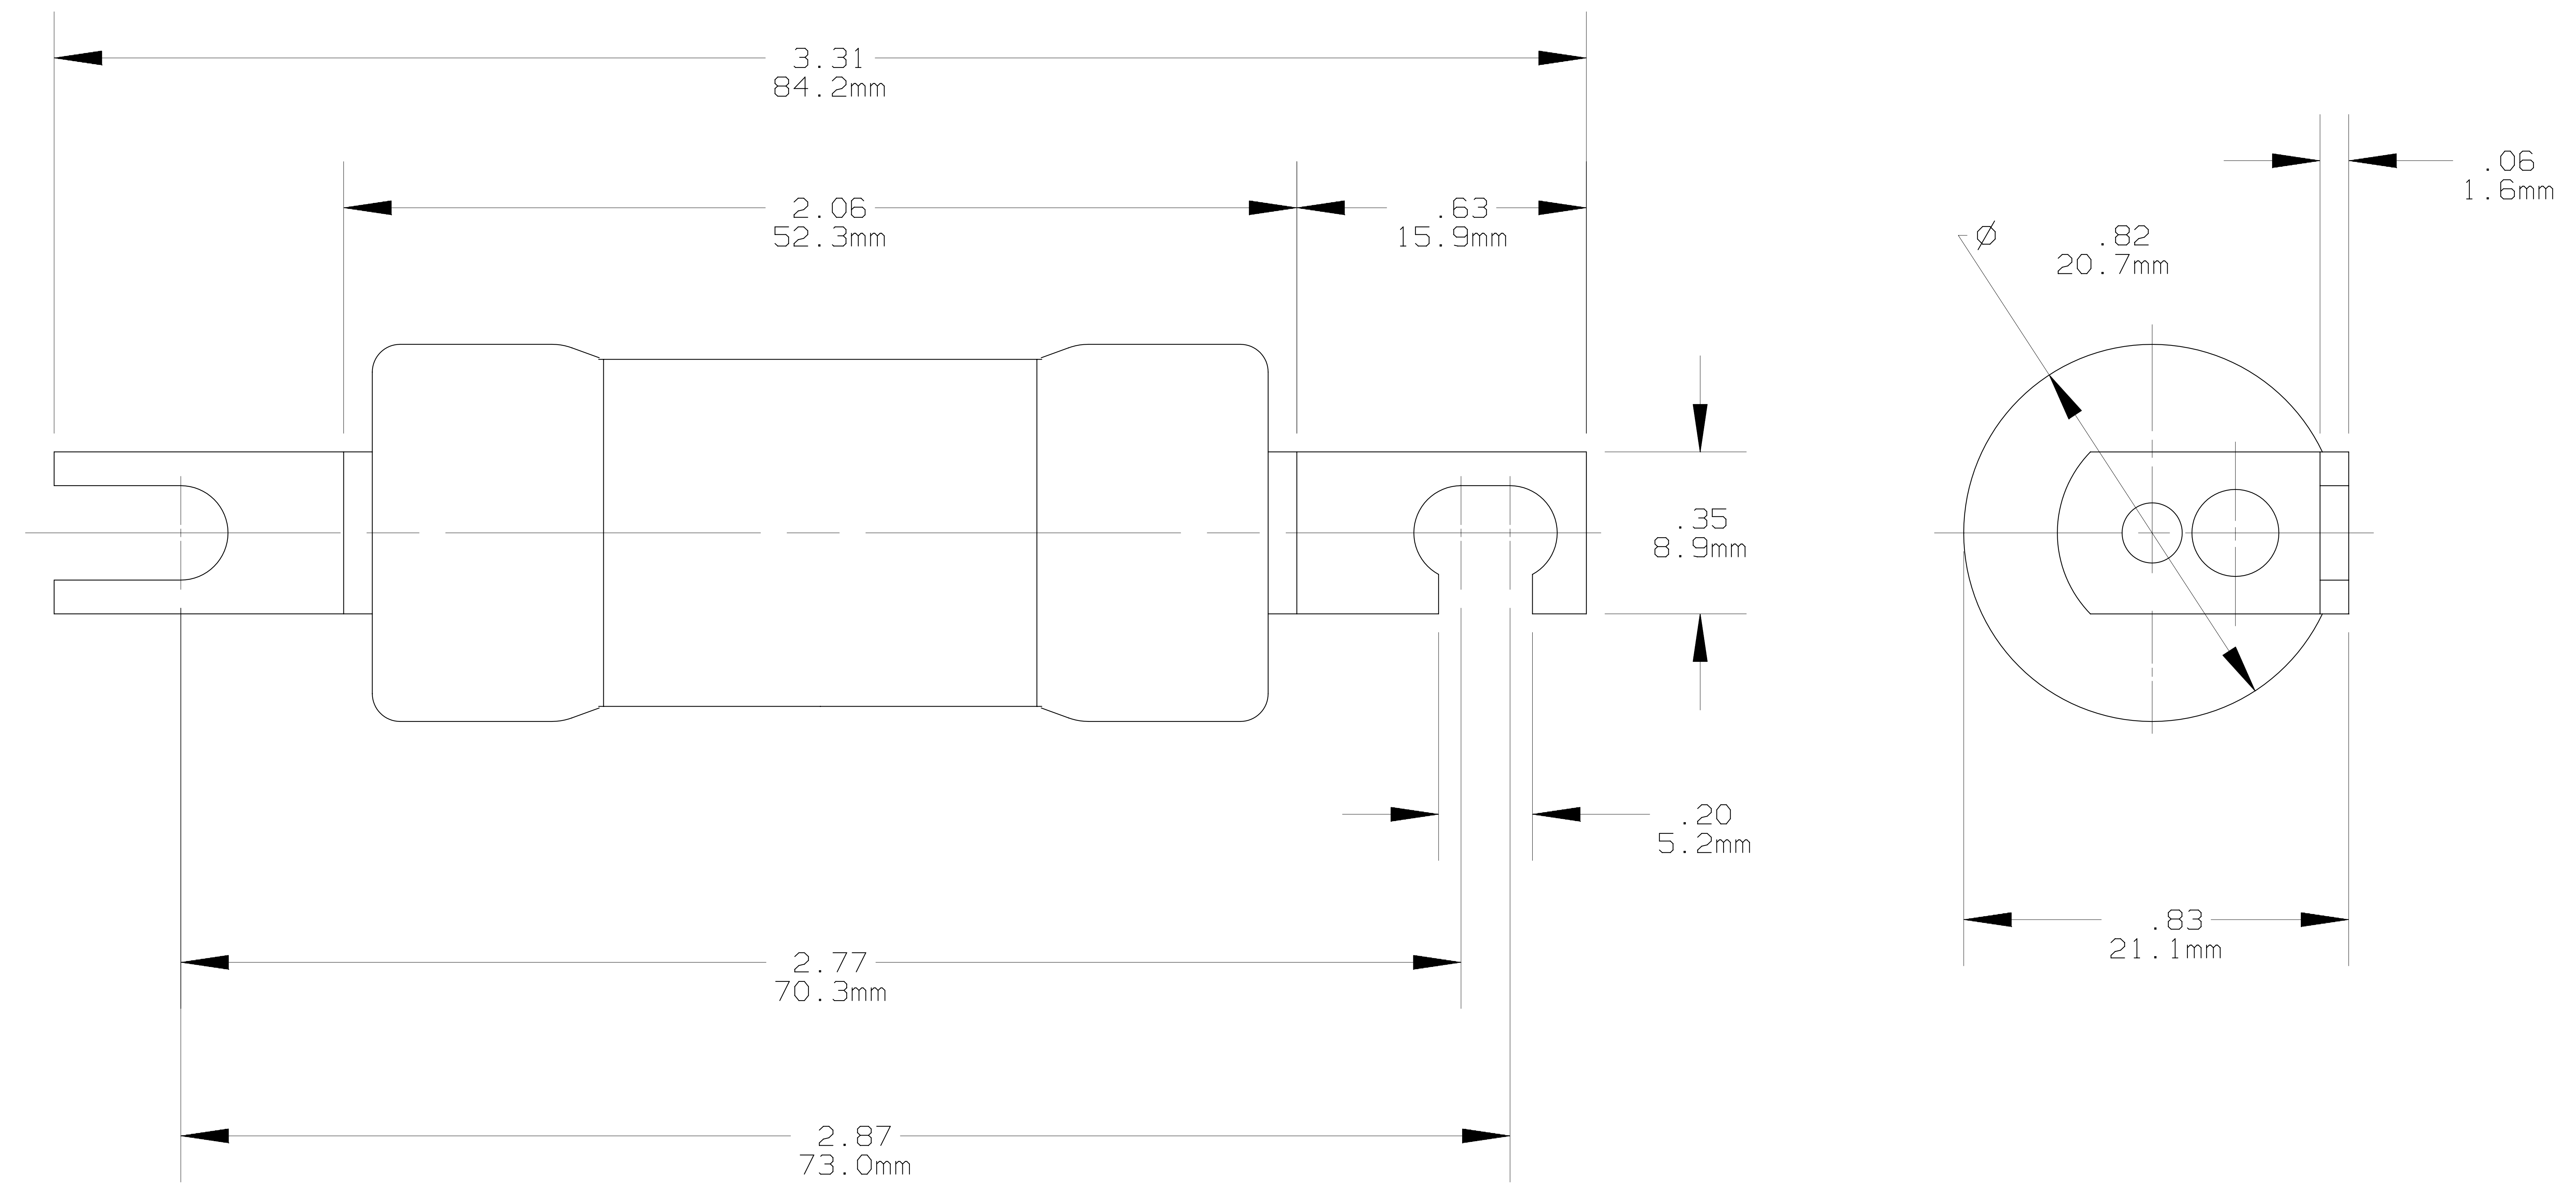

REV	DATE	ECO	DESCRIPTION	BY	CK	APP
-	11/30/10	NA	INITIAL RELEASE	GDR	NA	NA

MERSEN USA NEWBURYPORT-MA, LLC
374 MERRIMAC STREET
NEWBURYPORT, MA 01950

FES(2-30)

OUTLINE DIMENSIONS
NOT TO BE USED FOR PRODUCTION

PRODUCT MANAGER

DESIGN ENGINEER

CLASS C FORM II

SIGN:
DATE:

SIGN:
DATE:

2-30A 600VAC .460VDC

701586